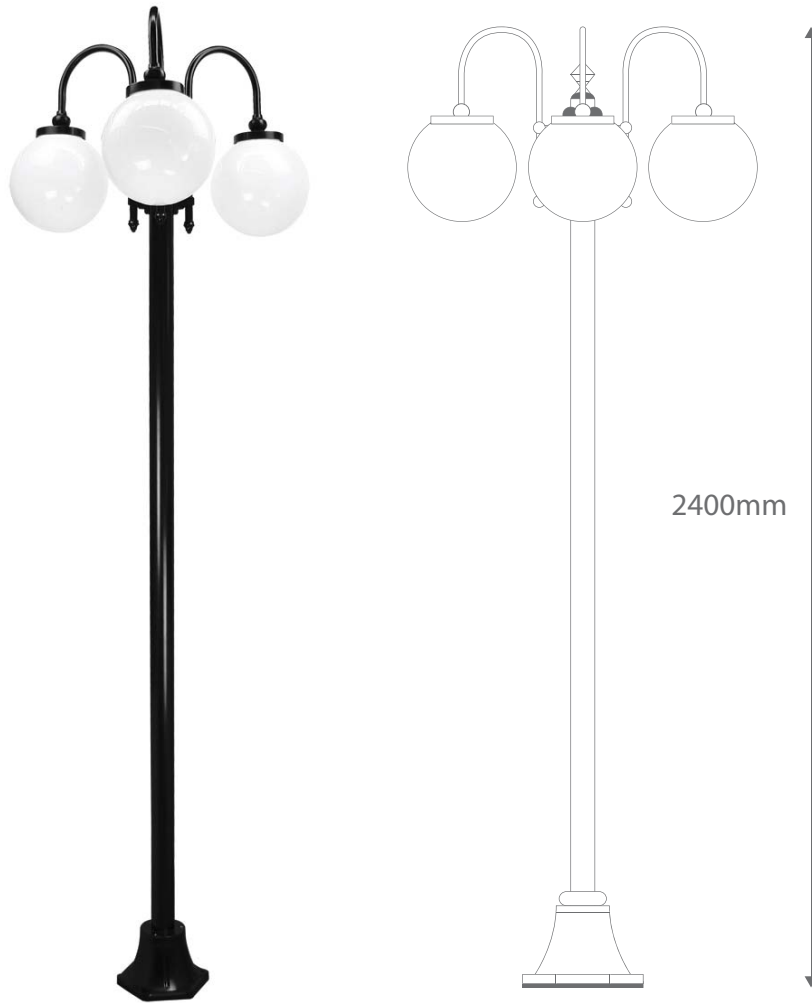

GT-1003

Triple Heads on Plain Post 2.4m

Order Code:	15794	Beige	3 x 20W E27 CFL
	15795	Black	3 x 20W E27 CFL
	15796	Burgundy	3 x 20W E27 CFL
	15797	Green	3 x 20W E27 CFL
	15798	Primrose	3 x 20W E27 CFL
	15799	White	3 x 20W E27 CFL

IP Rating: IP43

Dimensions: Height 2400mm
Width 890mm

Requires: Lamps.

Product Code: **GT-1003**

Description: Three opal spheres on curved arms on plain post and base.

Made in Italy

Assembled in Australia

Domus Lighting