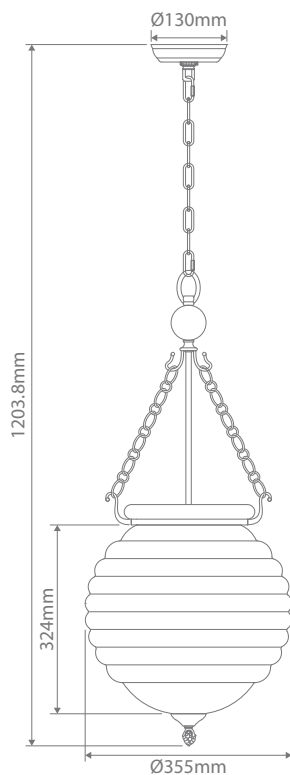

ERIN

Glass Pendant

Description

Erin Glass pendant Series offers a contemporary feel to a classical atmosphere. Ideal for hallways, living rooms, and bedrooms as feature pendants, as well as in cafes and bars. Available with a black suspension and clear glass.

Specification Features

Input Voltage: 240V
 Power (W): Max 40W Incandescent
 Max 20W CFL
 Max 20W LED
 IP rating (IP): 20
Requires: 3xE14 Globe. Not included

Image pictured with globes (not included)

Diagrams / Additional

Order Code: 31321
 Product Code: ERIN-LNTRN-CLR
 Colour: Clear