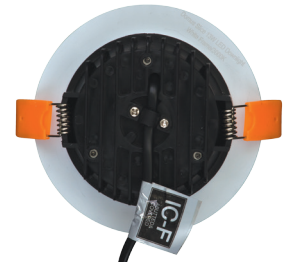

BLISS-13 LED Downlight

Description

The BLISS range of LED downlights has been specifically designed by incorporating cost saving materials to produce a cost effective and well performing downlight solution to the market. Bright output 13W LED recessed downlight with flat face frame, opal diffuser, dimmable LED driver flex & plug. Fully dimmable with Domus dimmer.

The BLISS series offers the customer a range of performance features including a unique thermal management system not offered by others.

Specification Features

Input Voltage:	240V AC
Power (W):	13W
IP rating (IP):	44*
Lumens (lm):	Warm White 3000K - 900lm Neutral White 4000K - 930lm White 5000K - 970lm
LED type:	SMD
CCT:	3000K - 4000K - 5000K
CRI:	≥83
Beam angle (°):	90°
Dimmable:	Yes**
Lifespan (hrs):	40,000hrs
Cutout (∅):	∅90mm

* IP44 rating is from the underside of the down light once installed into the ceiling.

** Tested on the Domus dimmer series. May work on others but not tested.

Order Code: 20700
Product Code: BLISS-13-RND-W-WW
Colour: Satin White Trim - Warm White 3000K

Order Code: 20704
Product Code: BLISS-13-RND-S-NW
Colour: Silver Trim - Neutral White 4000K

Order Code: 20705
Product Code: BLISS-13-RND-S-W
Colour: Silver Trim - White 5000K

Diagrams / Additional

Recessed Luminaire where fixed building insulation material can abut and cover the recessed luminaire. Building Insulation does not have to be non flammable. Building Insulation must maintain structural integrity at 90 degrees C.
Important: IC-F Downlights are not to be used in the Fire Rated Applications.