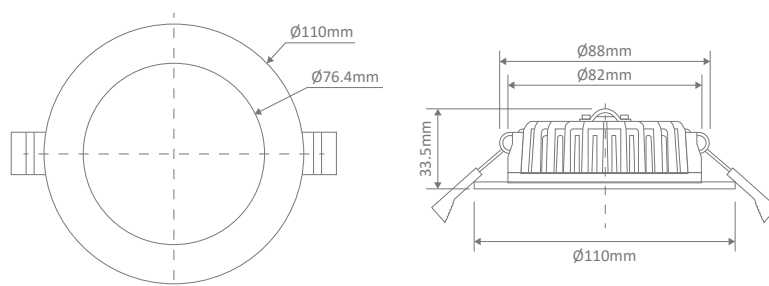

Diagrams / Additional

Recessed Luminaire where fixed building insulation material can abut and cover the recessed luminaire. Building Insulation does not have to be non flammable. Building Insulation must maintain structural integrity at 90 degrees C.
Important: IC-F Downlights are not to be used in the Fire Rated Applications.