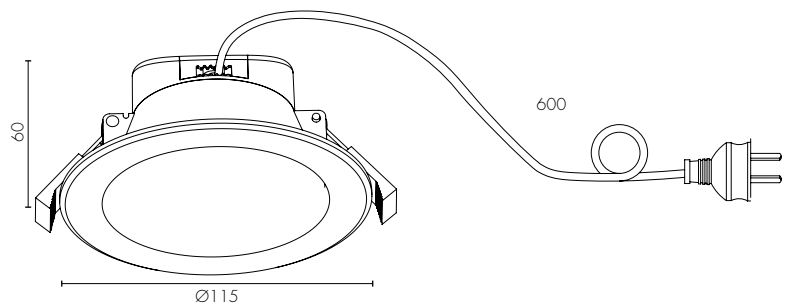

MONOLED LED DOWNLIGHT

TECHNICAL SPECIFICATIONS

Operating voltage:	240V / 50Hz
Class:	Class II (2)
Wattage:	8W Total
Lumens:	21020: 880 Total lumens 21574: 850 Total lumens
Colour temperature:	21020: 4200°K (Cool white) 21574: 3000°K (Warm white)
Beam angle:	100 degrees
Colour rendering index:	≥80
Power factor:	≥0.8
Dimmable:	Yes
Rated lifetime:	30,000hrs @25°C Ambient (When covered with thermal insulation)
Construction:	ABS, Aluminium and PC Diffuser
Operating temperature:	TA: 25 degrees Celsius
Warranty:	3 year replacement
Standards:	AS/NZS 60598.1 AS/NZS 60598.2.2

INSTALLATION

Must be installed by a licensed electrician

	MODEL	COLOUR	DESCRIPTION	BOX SIZE	GROSS WEIGHT	BOX QTY	BARCODE/TUN
RETAIL BOX	21020	White	Monoled LED 4200K Downlight	W120 x H75 x D120 mm	0.23 kg	1 pc	 9 312641 210207 >
OUTER CTN	21020	White	Monoled LED 4200K Downlight	W385 x H175 x D635 mm	6.93 kg	30 pc	 19312641210204
RETAIL BOX	21574	White	Monoled LED 3000K Downlight	W120 x H75 x D120 mm	0.23 kg	1 pc	 9 312641 215745 >
OUTER CTN	21574	White	Monoled LED 3000K Downlight	W385 x H175 x D635 mm	6.93 kg	30 pc	 19312641215742