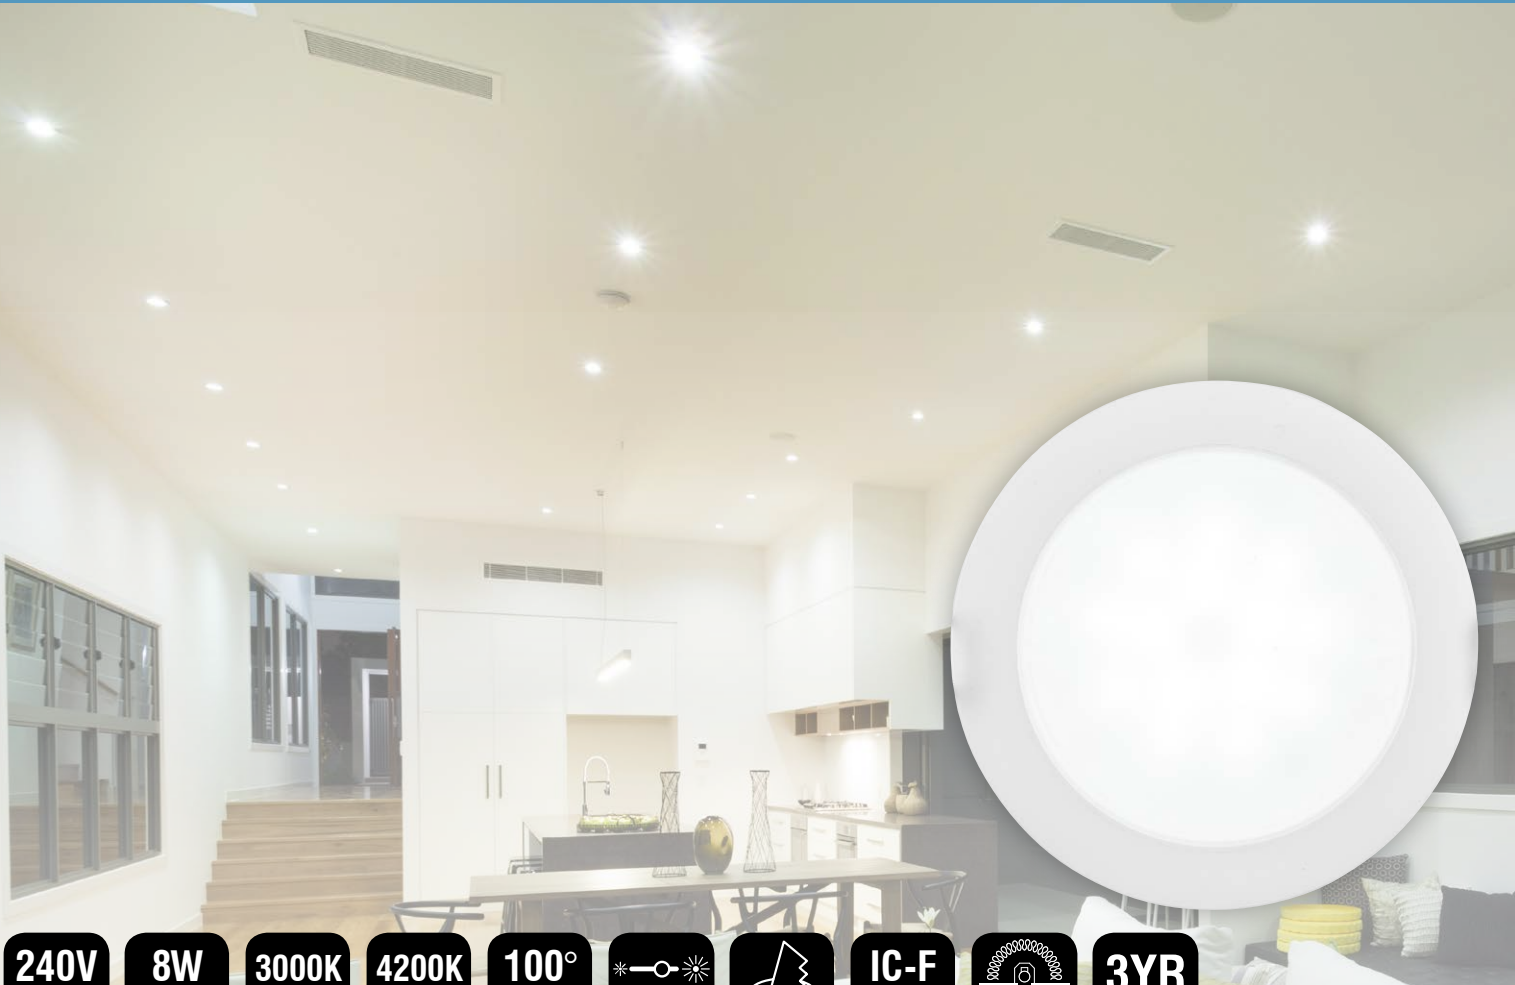

MONOLED LED DOWNLIGHT

**240V
AC**

**8W
TOTAL**

**3000K
WARM
WHITE**

**4200K
COOL
WHITE**

**100°
BEAM
SPREAD**

* DIMMING

90mm

**IC-F
ABUTTED &
COVERED**

IC-4

**3YR
WARRANTY**

An 8W dimmable LED fixed downlight with a high lumen output of over 850 lumens for the warm white and 880 lumens for the cool white. Both energy efficient and bright, it is a cost effective solution with outstanding performance.

- Perfect for new or retro-fit installations with a standard 90mm hole cut-out.
- Matt white housing with frost white diffuser
- Flush frame design for a seamless look.
- IP44 rated - Front Fascia ONLY
- IC-4 & IC-F rated - Can be safely covered and abutted to building insulation
- SAA approved with integrated LED driver

APPLICATIONS

- Ideal for any residential or commercial interior space