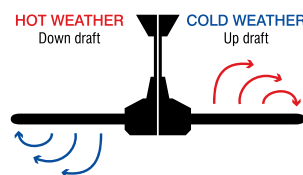

TEMPO

48" CEILING FAN WITH & WITHOUT LIGHT

240V	65W	2x40W max			PLYWOOD BLADES	
			E27	INDOOR ONLY		32° Max
			LIGHT			

SUMMER/WINTER SETTINGS

- Size: 48" (1220mm)
- Motor: 65W AC Motor
- Construction: Steel Body and Canopy
- Blades: 4 x Painted Plywood
- Blade Pitch: 11 degree
- Light: 2 x 40W max. E27 (globes not included)
- Ceiling Rake: 32 degree max (without receiver)
- Control: Wall (3-speed) control
- Warranty: 3 year In-Home + 3 year replacement.