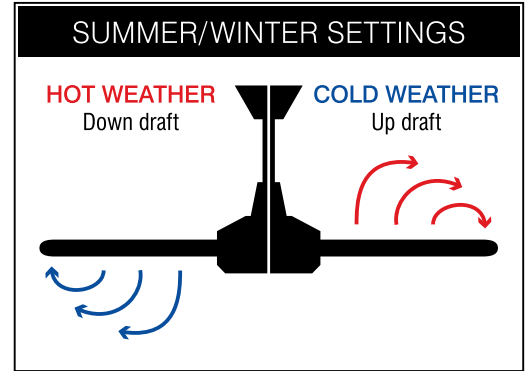

VECTOR 48" DC CEILING FAN

TECHNICAL SPECIFICATIONS

Size	48 inch (1220mm)
Motor Type	DC (Direct Current)
Operating Voltage	220-240V AC / 50Hz
Motor Wattage	40W
Construction	ABS body and canopy
Blade Material	Moulded ABS (x4)
Ceiling install	Hangsure
Blade Pitch	14 degree (effective)
Ceiling Rake	10 degree max
Control	6 Speed Remote controller included 6 Speed Wall controller (sold separately)
Other models available	22693/05, 22693/06: 48-inch with light 22689/05, 22689/06: 52-inch without light 22695/05, 22695/06: 52-inch with light 22691/05, 22691/06: 56-inch without light 22697/05, 22697/06: 56-inch with light
Warranty	3 year in-home plus 3 year replacement (6-Year) <i>*Limited warranty for wall controller, remote controller and light. Refer to warranty card inside the box for more details.</i>
Standards:	AS/NZS 60335-1 AS/NZS 60335-2-80 AS/NZS 60598-1 AS/NZS 60598-2-1
Patent:	2018201157 (pending)
Air Movement:	13,000m³/hr MAX

INSTALLATION

Must be installed by a licensed electrician