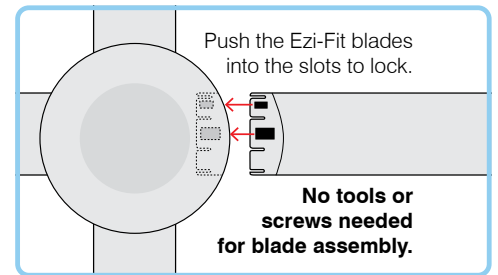

VECTOR 48" DC CEILING FAN

TECHNICAL SPECIFICATIONS

Size	48 inch (1220mm)
Motor Type	DC (Direct Current)
Operating Voltage	220-240V AC / 50Hz
Motor Wattage	40W
Construction	ABS body and canopy
Blade Material	Moulded ABS (x4)
Ceiling install	Hangsure
Blade Pitch	14 degree (effective)
Ceiling Rake	10 degree max
Control	6 Speed Remote controller included 6 Speed Wall controller (sold separately)
Other models available	22693/05, 22693/06: 48-inch with light 22689/05, 22689/06: 52-inch without light 22695/05, 22695/06: 52-inch with light 22691/05, 22691/06: 56-inch without light 22697/05, 22697/06: 56-inch with light
Warranty	3 year in-home plus 3 year replacement (6-Year) <i>*Limited warranty for wall controller, remote controller and light. Refer to warranty card inside the box for more details.</i>
Standards:	AS/NZS 60335-1 AS/NZS 60335-2-80 AS/NZS 60598-1 AS/NZS 60598-2-1
Patent:	2018201157 (pending)
Air Movement:	13,000m³/hr MAX

INSTALLATION

Must be installed by a licensed electrician