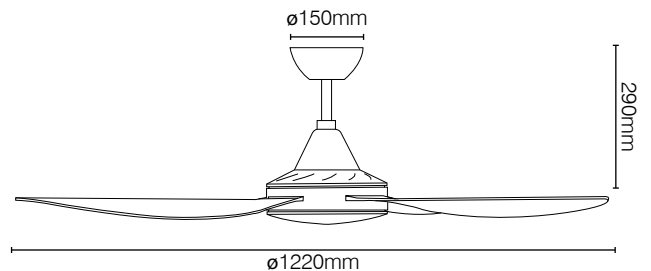

## TECHNICAL SPECIFICATIONS

<b>Size</b>	48 inch (1220mm)
<b>Motor Type</b>	DC (Direct Current)
<b>Operating Voltage</b>	220-240V AC / 50Hz
<b>Motor Wattage</b>	40W
<b>Construction</b>	ABS body and canopy
<b>Blade Material</b>	Moulded ABS (x4)
<b>Ceiling install</b>	Hangsure
<b>Blade Pitch</b>	14 degree (effective)
<b>Ceiling Rake</b>	10 degree max
<b>Control</b>	6 Speed Remote controller included 6 Speed Wall controller (sold separately)
<b>Other models available</b>	22693/05, 22693/06: 48-inch with light 22689/05, 22689/06: 52-inch without light 22695/05, 22695/06: 52-inch with light 22691/05, 22691/06: 56-inch without light 22697/05, 22697/06: 56-inch with light
<b>Warranty</b>	3 year in-home plus 3 year replacement (6-Year) <i>*Limited warranty for wall controller, remote controller and light. Refer to warranty card inside the box for more details.</i>
<b>Standards:</b>	AS/NZS 60335-1 AS/NZS 60335-2-80 AS/NZS 60598-1 AS/NZS 60598-2-1
<b>Patent:</b>	2018201157 (pending)
<b>Air Movement:</b>	13,000m <sup>3</sup> /hr MAX

## ACCESSORIES (sold separately)

Extension Rod with loom kits, 900mm x Ø21mm:	100550/05 white, 100550/06 black
Extension Rod with loom kits, 1800mm x Ø21mm:	21912/05 white 180cm 21912/06 matt black 180cm
Wall Controller:	DCWALLCONTROL
Smart Receiver:	VECTORDCSMART