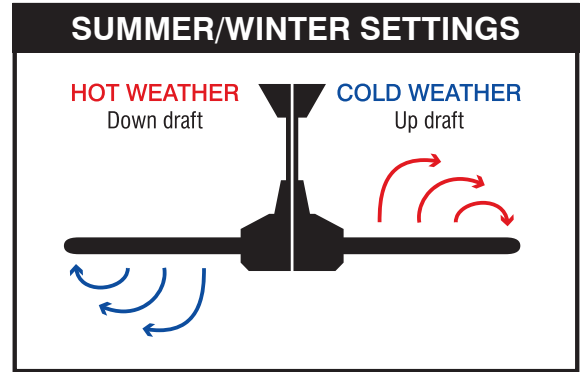

22242/06
LED LIGHT KIT AVAILABLE
SOLD SEPARATELY

BRUSHED CHROME

TEMPO PLUS 52" AC CEILING FAN

TECHNICAL SPECIFICATIONS

Size	52 inch (1320mm)
Motor Type	AC (Alternate Current)
Operating Voltage	240V / 50Hz
Motor Wattage	65W
Construction	Steel body and canopy
Blade Material	Painted Plywood (x4)
Ceiling install	Hangsure
Blade Pitch	11 degrees
Ceiling Rake	30 degree max
Other models available	22270: 48-inch without light 22273: 48-inch with light 22279: 52-inch with light
Control	Wall 3 speed with on/off switch (included)
Warranty	3 year in-home plus 3 year replacement (6-Year) <i>*Limited warranty for wall controller, remote controller and light. Refer to warranty card inside the box for more details.</i>
Standards:	AS/NZS 60335-1 AS/NZS 60335-2-80

ACCESSORIES (sold separately)

Extension Rod	100550/05 white 90cm 100550/06 matt black 90cm 100550/13 brushed chrome 90cm 21912/05 white 180cm 21912/06 matt black 180cm
Remote Kits	99999 Basic remote 99444 Basic remote 99222 LCD remote 99777 Multi fan wall controller 99111 WiFi wall controller 99888 WiFi wall controller

AIR MOVEMENT

SPEED	LOW	MED	HIGH
RPM	96	144	196
Power	19W	37W	65W
Airflow	3,516m³/h	5,601m³/h	8,084m³/h

INSTALLATION

Must be installed by a licensed electrician

	MODEL	COLOUR	DESCRIPTION	BOX SIZE	GROSS WEIGHT	BOX QTY	BARCODE/TUN
RETAIL BOX	22276/05	White	Tempo Plus-52 Fan only	W630 x H286 x D266 mm	6.6 kg	1 pc	9 312641 222767 >
RETAIL BOX	22276/06	Matt Black	Tempo Plus-52 Fan only	W630 x H286 x D266 mm	6.6 kg	1 pc	9 312641 222774 >
RETAIL BOX	22276/13	Brushed Chrome	Tempo Plus-52 Fan only	W630 x H286 x D266 mm	6.6 kg	1 pc	9 312641 222781 >