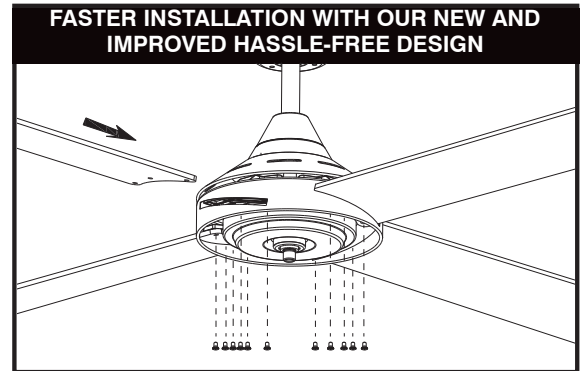

TEMPO PLUS 52" AC CEILING FAN

TECHNICAL SPECIFICATIONS

Size	52 inch (1320mm)
Motor Type	AC (Alternate Current)
Operating Voltage	240V / 50Hz
Motor Wattage	65W
Construction	Steel body and canopy
Blade Material	Painted Plywood (x4)
Ceiling install	Hangsure
Blade Pitch	11 degrees
Ceiling Rake	30 degree max
Other models available	22270: 48-inch without light 22273: 48-inch with light 22279: 52-inch with light
Control	Wall 3 speed with on/off switch (included)
Warranty	3 year in-home plus 3 year replacement (6-Year) <i>*Limited warranty for wall controller, remote controller and light. Refer to warranty card inside the box for more details.</i>
Standards:	AS/NZS 60335-1 AS/NZS 60335-2-80

ACCESSORIES (sold separately)

Extension Rod	100550/05 white 90cm 100550/06 matt black 90cm 100550/13 brushed chrome 90cm 21912/05 white 180cm 21912/06 matt black 180cm
Remote Kits	99999 Basic remote 99444 Basic remote 99222 LCD remote 99777 Multi fan wall controller 99111 WiFi wall controller 99888 WiFi wall controller

AIR MOVEMENT

SPEED	LOW	MED	HIGH
RPM	96	144	196
Power	19W	37W	65W
Airflow	3,516m³/h	5,601m³/h	8,084m³/h

INSTALLATION

Must be installed by a licensed electrician

	MODEL	COLOUR	DESCRIPTION	BOX SIZE	GROSS WEIGHT	BOX QTY	BARCODE/TUN
RETAIL BOX	22276/05	White	Tempo Plus-52 Fan only	W630 x H286 x D266 mm	6.6 kg	1 pc	9 312641 222767 >
RETAIL BOX	22276/06	Matt Black	Tempo Plus-52 Fan only	W630 x H286 x D266 mm	6.6 kg	1 pc	9 312641 222774 >
RETAIL BOX	22276/13	Brushed Chrome	Tempo Plus-52 Fan only	W630 x H286 x D266 mm	6.6 kg	1 pc	9 312641 222781 >