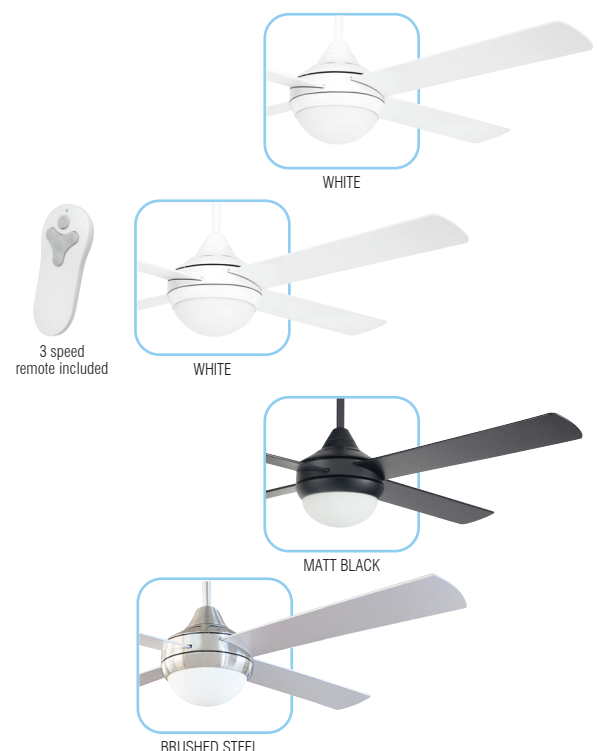

# TEMPO PLUS 52" AC CEILING FAN WITH LIGHT

The great all  
rounder, now  
even better!

Wall control  
Included

<b>52</b> INCH 1320mm	<b>65W</b> AC MOTOR	<b>11°</b> BLADE PITCH	<b>30°</b> CEILING RAKE MAX	<b>8084</b> m <sup>3</sup> /hr AIRFLOW	<b>E27</b> LAMPHOLDER	<b>2x40W</b> MAX LIGHT	<b>6YR</b> WARRANTY
-----------------------------	---------------------------	------------------------------	-----------------------------------	--	--------------------------	---------------------------	------------------------

**A contemporary designed ceiling fan with four plywood blades combined with a powerful 65W motor. Now with even better features, including easier blade installation and polyfoam free packaging.**

- Steel body and canopy construction, with 4 painted plywood blades
- 3 speed wall control with switch included
- Reversible All-Seasons technology for use all year round
- 85% pre-assembled out of the box for fast installation
- Powerful 65W AC motor
- Light kit uses 2 x 40W max. E27 lampholder (globes not included)
- Uses our Quick Connect Plug System to reduce installation time
- Faster installation with our new and improved hassle-free design
- Suitable for indoor locations around the home
- Compatible with Brilliant remotes and BrilliantSmart fan controllers.

## APPLICATIONS

- Bedrooms, lounge and family rooms
- Indoors locations around the home.

# TEMPO PLUS 52" AC CEILING FAN WITH LIGHT