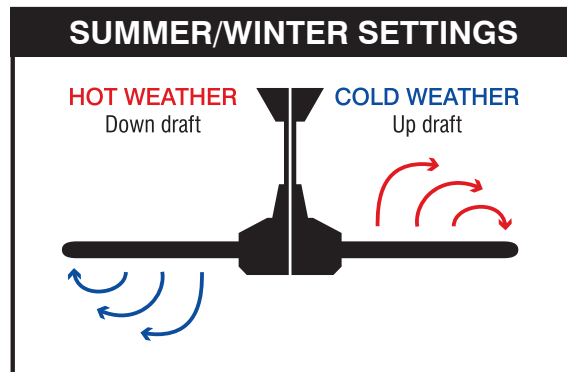

22242/06
LED LIGHT KIT AVAILABLE
SOLD SEPARATELY

BRUSHED CHROME

TEMPO PLUS 48" AC CEILING FAN

TECHNICAL SPECIFICATIONS

Size	48 inch (1220mm)
Motor Type	AC (Alternate Current)
Operating Voltage	240V / 50Hz
Motor Wattage	65W
Construction	Steel body and canopy
Blade Material	Painted Plywood (x4)
Ceiling install	Hangsure
Blade Pitch	11 degrees
Ceiling Rake	32 degree max
Control	Wall 3 speed with on/off switch (included)
Warranty	3 year in-home plus 3 year replacement (6-Year) <i>*Limited warranty for wall controller, remote controller and light. Refer to warranty card inside the box for more details.</i>
Standards:	AS/NZS 60335-1 AS/NZS 60335-2-80

ACCESSORIES (sold separately)

Extension Rod	100550/05 white 90cm 100550/06 matt black 90cm 100550/13 brushed chrome 90cm 21912/05 white 180cm 21912/06 matt black 180cm
Remote Kits	99999 Basic remote 99444 Basic remote 99222 LCD remote 99777 Multi fan wall controller 99111 WiFi wall controller 99888 WiFi wall controller

3 SPEED FAN

SPEED	1	2	3
RPM	100	149	202
Power	19W	37W	65W
Airflow	3,349m³/h	5,334m³/h	7,699m³/h

INSTALLATION

Must be installed by a licensed electrician

	MODEL	COLOUR	DESCRIPTION	BOX SIZE	GROSS WEIGHT	BOX QTY	BARCODE/TUN
RETAIL BOX	22270/05	White	Tempo Plus-48 AC Fan	W630 x H286 x D266 mm	6.5 kg	1 pc	9 312641 222705 >
RETAIL BOX	22270/06	Matt Black	Tempo Plus-48 AC Fan	W630 x H286 x D266 mm	6.5 kg	1 pc	9 312641 222712 >
RETAIL BOX	22270/13	Brushed Chrome	Tempo Plus-48 AC Fan	W630 x H286 x D266 mm	6.5 kg	1 pc	9 312641 222729 >