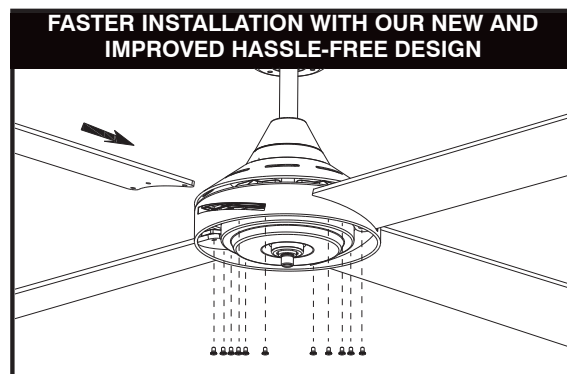

TEMPO PLUS 48" AC CEILING FAN

TECHNICAL SPECIFICATIONS

Size	48 inch (1220mm)
Motor Type	AC (Alternate Current)
Operating Voltage	240V / 50Hz
Motor Wattage	65W
Construction	Steel body and canopy
Blade Material	Painted Plywood (x4)
Ceiling install	Hangsure
Blade Pitch	11 degrees
Ceiling Rake	32 degree max
Control	Wall 3 speed with on/off switch (included)
Warranty	3 year in-home plus 3 year replacement (6-Year) <i>*Limited warranty for wall controller, remote controller and light. Refer to warranty card inside the box for more details.</i>
Standards:	AS/NZS 60335-1 AS/NZS 60335-2-80

ACCESSORIES (sold separately)

Extension Rod	100550/05 white 90cm 100550/06 matt black 90cm 100550/13 brushed chrome 90cm 21912/05 white 180cm 21912/06 matt black 180cm
Remote Kits	99999 Basic remote 99444 Basic remote 99222 LCD remote 99777 Multi fan wall controller 99111 WiFi wall controller 99888 WiFi wall controller

3 SPEED FAN

SPEED	1	2	3
RPM	100	149	202
Power	19W	37W	65W
Airflow	3,349m³/h	5,334m³/h	7,699m³/h

INSTALLATION

Must be installed by a licensed electrician

	MODEL	COLOUR	DESCRIPTION	BOX SIZE	GROSS WEIGHT	BOX QTY	BARCODE/TUN
RETAIL BOX	22270/05	White	Tempo Plus-48 AC Fan	W630 x H286 x D266 mm	6.5 kg	1 pc	9 312641 222705 >
RETAIL BOX	22270/06	Matt Black	Tempo Plus-48 AC Fan	W630 x H286 x D266 mm	6.5 kg	1 pc	9 312641 222712 >
RETAIL BOX	22270/13	Brushed Chrome	Tempo Plus-48 AC Fan	W630 x H286 x D266 mm	6.5 kg	1 pc	9 312641 222729 >