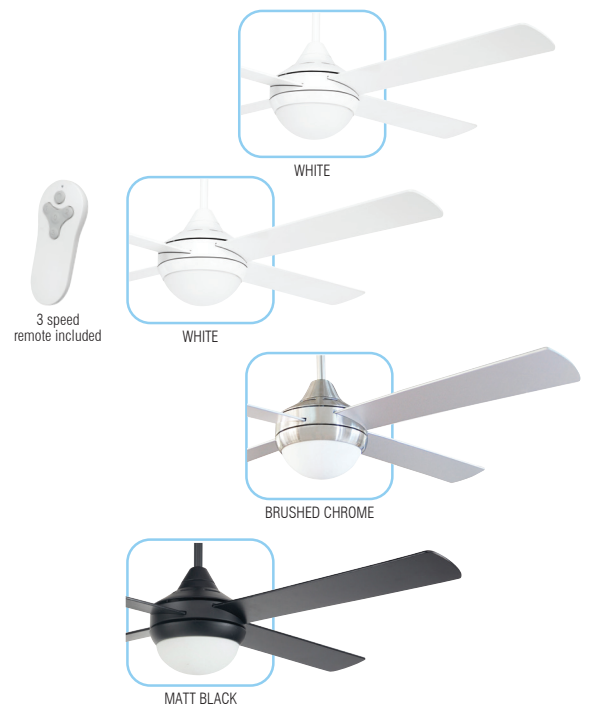

# TEMPO PLUS 48" AC CEILING FAN WITH LIGHT

The great all  
rounder, now  
even better!

Wall control  
Included

<b>48</b> INCH 1220mm	<b>65W</b> AC MOTOR	<b>11°</b> BLADE PITCH	<b>32°</b> CEILING RAKE MAX	<b>7699</b> m <sup>3</sup> /hr AIRFLOW	<b>E27</b> LAMPHOLDER	<b>2x40W</b> MAX LIGHT	<b>6YR</b> WARRANTY
-----------------------------	---------------------------	------------------------------	-----------------------------------	--	--------------------------	---------------------------	------------------------

A contemporary designed ceiling fan with four plywood blades combined with a powerful 65W motor. Now with even better features, including easier blade installation and polyfoam free packaging.

- Steel body and canopy construction, with 4 painted plywood blades
- 3 speed wall control with switch included
- Reversible All-Seasons technology for use all year round
- 85% pre-assembled out of the box for fast installation
- Powerful 65W AC motor
- Light kit uses 2 x 40W max. E27 lampholder (globes not included)
- Uses our Quick Connect Plug System to reduce installation time
- Faster installation with our new and improved hassle-free design
- Suitable for indoor locations around the home
- Compatible with Brilliant remotes and BrilliantSmart fan controllers.

## APPLICATIONS

- Bedrooms, lounge and family rooms
- Indoors locations around the home.

# TEMPO PLUS 48" AC CEILING FAN WITH LIGHT