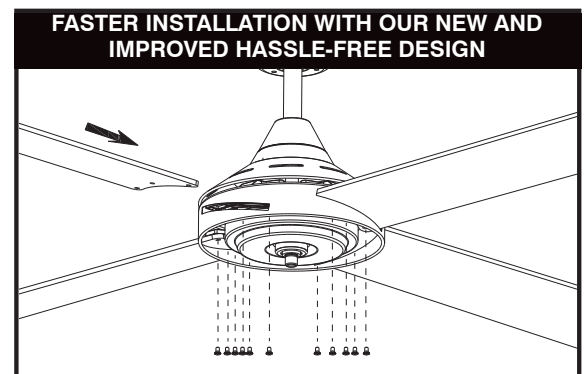

TEMPO PLUS 48" AC CEILING FAN WITH LIGHT

TECHNICAL SPECIFICATIONS

Size	48 inch (1220mm)
Motor Type	AC (Alternate Current)
Operating Voltage	240V / 50Hz
Motor Wattage	65W
Construction	Steel body and canopy
Blade Material	Painted Plywood (x4)
Ceiling install	Hangsure
Blade Pitch	11 degrees
Ceiling Rake	32 degree max. 10 degree max (for 22273/05R) only
Light Wattage:	2 x 40W Max
Base Type:	Screw E27
Control	Wall 3 speed with on/off switch (included) 3 speed remote (for 22273/05R) only
Warranty	3 year in-home plus 3 year replacement (6-Year) <i>*Limited warranty for wall controller, remote controller and light. Refer to warranty card inside the box for more details.</i>
Standards:	AS/NZS 60335-1 AS/NZS 60335-2-80

ACCESSORIES (sold separately)

Extension Rod	100550/05 white 90cm
	100550/06 matt black 90cm
	100550/13 brushed chrome 90cm
	21912/05 white 180cm
	21912/06 matt black 180cm
Remote Kits	99999 Basic remote
	99444 Basic remote
	99222 LCD remote
	99777 Multi fan wall controller
	99111 WiFi wall controller
	99888 WiFi wall controller

AIR MOVEMENT

SPEED	LOW	MED	HIGH
RPM	100	149	202
Power	19W	37W	65W
Airflow	3,349m³/h	5,334m³/h	7,699m³/h

INSTALLATION

Must be installed by a licensed electrician

	MODEL	COLOUR	DESCRIPTION	BOX SIZE	GROSS WEIGHT	BOX QTY	BARCODE/TUN
RETAIL BOX	22273/05	White	Tempo Plus-48 Fan and light	W630 x H266 x D266 mm	7 kg	1 pc	9 312641 222736 >
RETAIL BOX	22273/05R	White	Tempo Plus-48 Fan and light and remote	W630 x H266 x D266 mm	7 kg	1 pc	9 312641 222828 >
RETAIL BOX	22273/13	Brushed Chrome	Tempo Plus-48 Fan and light	W630 x H266 x D266 mm	7 kg	1 pc	9 312641 222750 >
RETAIL BOX	22273/06	Matt Black	Tempo Plus-48 Fan and light	W630 x H266 x D266 mm	7 kg	1 pc	9 312641 222743 >