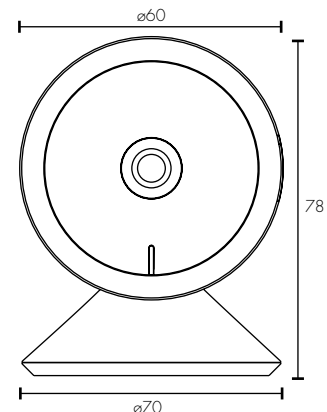

SMART WiFi MIA INDOOR CAMERA

TECHNICAL SPECIFICATIONS

Camera type:	Full High Definition, 2-megapixel
Video resolution:	1080P (1980 x 1080 pixels), 25fps
Audio:	Two-way audio
Field of view:	110 degree wide viewing angle
Motion detection:	Advanced PIR motion sensing
PIR distance:	Up to 4m
Sound detection:	Push notification to device
Night vision:	1 x infrared LED's
Night vision distance:	Up to 5m
Ingress protection:	IP20 rated (Indoor only)
Memory:	Micro SD card slot (128GB max, not included), rolling
Power source:	1 x USB to mini-USB cable and 240V adapter
Supported power:	DC5.0V / 1000mA
LED Indicator:	Blue (when motion is detected)
Operating temperature:	5°C to 35°C
Warranty:	1 year replacement
WiFi Info:	IEEE802.11b/g/n, 2.4GHz Mac Encryption; WEP/WAPI/TKIP/AES
Device Requirements:	iOS 8.0 or higher, Android 4.1 or higher

INSTALLATION

Do-it-Yourself installation

	MODEL	COLOUR	DESCRIPTION	BOX SIZE	GROSS WEIGHT	BOX QTY	BARCODE/TUN
RETAIL BOX	21437/05	White	Smart WiFi Mia Camera	W106 x H126 x D62 mm	0.20 kg	1 pc	 9 312641 214373 >
OUTER CTN	21437/05	White	Smart WiFi Mia Camera	W335 x H280 x D230 mm	8.1 kg	20 pc	 19312641214370