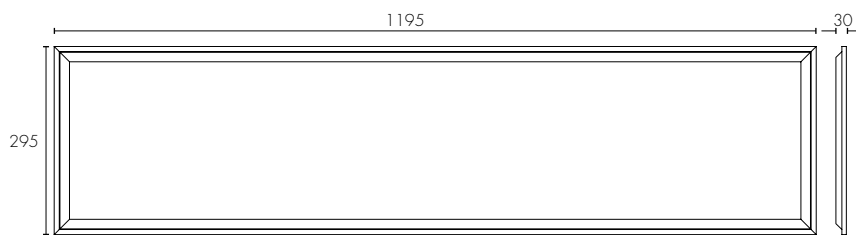

## TECHNICAL SPECIFICATIONS

<b>Operating voltage:</b>	240V / 50Hz
<b>Class:</b>	Class II (2)
<b>Wattage:</b>	36W Total
<b>Lumens:</b>	3700 Total lumens
<b>Colour temperature:</b>	4200°K (Cool white)
<b>Beam angle:</b>	110 degrees
<b>Colour rendering index:</b>	≥80
<b>Power factor:</b>	≥0.8
<b>Dimmable:</b>	No
<b>Rated lifetime:</b>	30,000hrs @25°C Ambient (When covered with thermal insulation)
<b>Construction:</b>	Aluminium (frame) Polycarbonate (diffuser)
<b>Operating temperature:</b>	TA: 25 degrees Celsius
<b>Warranty:</b>	3 year replacement
<b>Standards:</b>	AS/NZS 60598.1 AS/NZS 60598.2.2

## ACCESSORIES

(sold separately, suit 1200x300mm only)

Recessed Plaster Kit	19625/05 white
Surface Mount Kit	20740/05 white

	MODEL	COLOUR	DESCRIPTION	BOX SIZE	GROSS WEIGHT	BOX QTY	BARCODE/TUN
<b>RETAIL BOX</b>	21472/05	White	Backlit LED Panel 1200x300mm	W1230 x H310 x D40 mm		1 pc	9 312641 214724 >
<b>OUTER CTN</b>	21472/05	White	Backlit LED Panel 1200x300mm			5 pc	19312641214721
<b>RETAIL BOX</b>	21474/05	White	Backlit LED Panel 600x600mm	W630 x H610 x D40 mm		1 pc	9 312641 214748 >
<b>OUTER CTN</b>	21474/05	White	Backlit LED Panel 600x600mm			5 pc	19312641214745