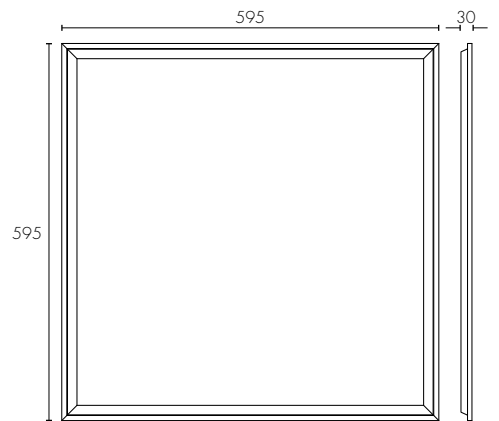

## ACCESSORIES

(sold separately, suit 1200x300mm only)

Recessed Plaster Kit	19625/05 white
Surface Mount Kit	20740/05 white

	MODEL	COLOUR	DESCRIPTION	BOX SIZE	GROSS WEIGHT	BOX QTY	BARCODE/TUN
<b>RETAIL BOX</b>	21472/05	White	Backlit LED Panel 1200x300mm	W1230 x H310 x D40 mm		1 pc	9 312641 214724 >
<b>OUTER CTN</b>	21472/05	White	Backlit LED Panel 1200x300mm			5 pc	19312641214721
<b>RETAIL BOX</b>	21474/05	White	Backlit LED Panel 600x600mm	W630 x H610 x D40 mm		1 pc	9 312641 214748 >
<b>OUTER CTN</b>	21474/05	White	Backlit LED Panel 600x600mm			5 pc	19312641214745