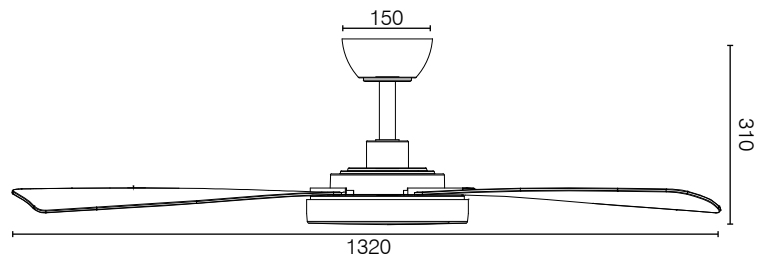

MASCOT 52in DC CEILING FAN

TECHNICAL SPECIFICATIONS

Size	52 inch (1320mm)
Motor Type	DC (Direct Current)
Operating Voltage	220-240V / 50Hz
Motor Wattage	30W
Construction	ABS body and canopy
Blade Material	Moulded ABS (x3)
Ceiling install	Hangsure
Blade Pitch	up to 20 degrees
Ceiling Rake	10 degree max
Light	Pre-wired for light kit addition
Control	Remote 6-speed with reverse and timer functions
Other models available	22199: 58-inch without light
Warranty	3 year in-home plus 3 year replacement (6-Year) <i>*Limited warranty for wall controller, remote controller and light. Refer to warranty card inside the box for more details.</i>
Design Patent:	20221791, 202214792

AIR MOVEMENT

SPEED	1	2	3	4	5	6
RPM	93	108	125	134	147	162
Power	6W	10W	14W	19W	24W	30W
Airflow	5200m³/h	6200m³/h	7500m³/h	8400m³/h	9600m³/h	11500m³/h

INSTALLATION

Must be installed by a licensed electrician

ACCESSORIES (sold separately)

Extension Rod
900mm x Ø26mm: 22231/05 matt white,
22231/06 matt black,

24W LED Light Kit
CCT and Dimmable: 22201/05 matt white,
22201/06 matt black,

	MODEL	COLOUR	DESCRIPTION	BOX SIZE	GROSS WEIGHT	BOX QTY	BARCODE/TUN
RETAIL BOX	22197/05	Matt White	Mascot-52 DC Ceiling Fan	W690 x H255 x D330 mm	6.5 kg	1 pc	9 312641 221975 >
RETAIL BOX	22197/06	Matt Black	Mascot-52 DC Ceiling Fan	W690 x H255 x D330 mm	6.5 kg	1 pc	9 312641 221982 >