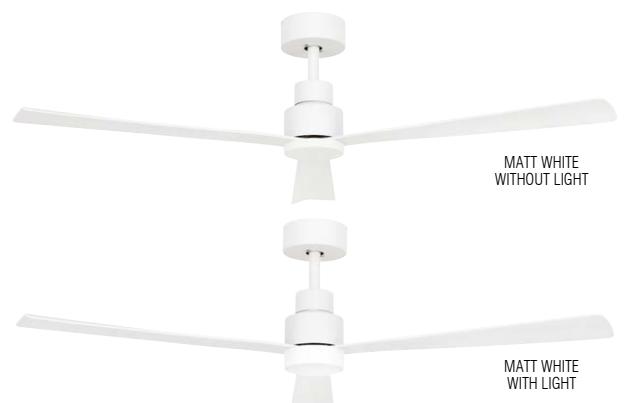

# JOLI 52in DC CEILING FAN

Remote control  
Included

|                             |                           |                              |                                   |   |                      |                             |                           |                |                        |
|-----------------------------|---------------------------|------------------------------|-----------------------------------|---|----------------------|-----------------------------|---------------------------|----------------|------------------------|
| <b>52</b><br>INCH<br>1320mm | <b>40W</b><br>DC<br>MOTOR | <b>20°</b><br>BLADE<br>PITCH | <b>10°</b><br>CEILING<br>RAKE MAX | <b>10500</b><br>m <sup>3</sup> /hr<br>AIRFLOW | <b>ABS</b><br>BLADES | <b>15W</b><br>1100LM<br>MAX | <b>TRI-COLOUR<br/>CCT</b> | <b>DIMMING</b> | <b>6YR</b><br>WARRANTY |
|-----------------------------|---------------------------|------------------------------|-----------------------------------|---|----------------------|-----------------------------|---------------------------|----------------|------------------------|

**A 3-Blade DC ceiling fan that utilises a highly efficient DC motor and an aerodynamic ABS blade design to provide a quiet and effective airflow. A feature packed remote to give you total control. Joli's small motor housing and elegant blade shape add elegance to any small and medium-sized spaces.**

# JOLI 52in DC CEILING FAN