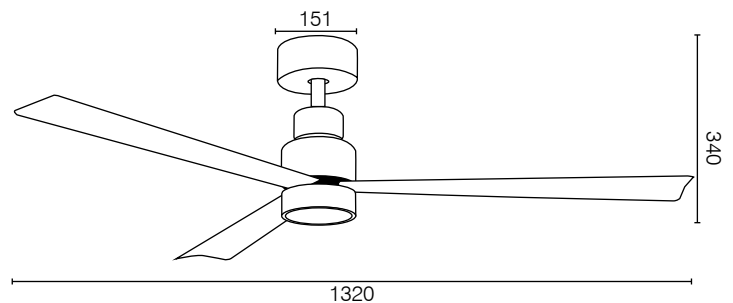

Joli Fan with Light

	MODEL	COLOUR	DESCRIPTION	BOX SIZE	GROSS WEIGHT	BOX QTY	BARCODE/TUN
RETAIL BOX	22195/05	Matt White	Joli-52 DC Ceiling Fan	W675 x H190 x D205 mm	3.95 kg	1 pc	9 312641 221951 >
RETAIL BOX	22196/06	Matt White	Joli-52 DC Ceiling Fan w/Light	W675 x H190 x D205 mm	4.15 kg	1 pc	9 312641 221968 >