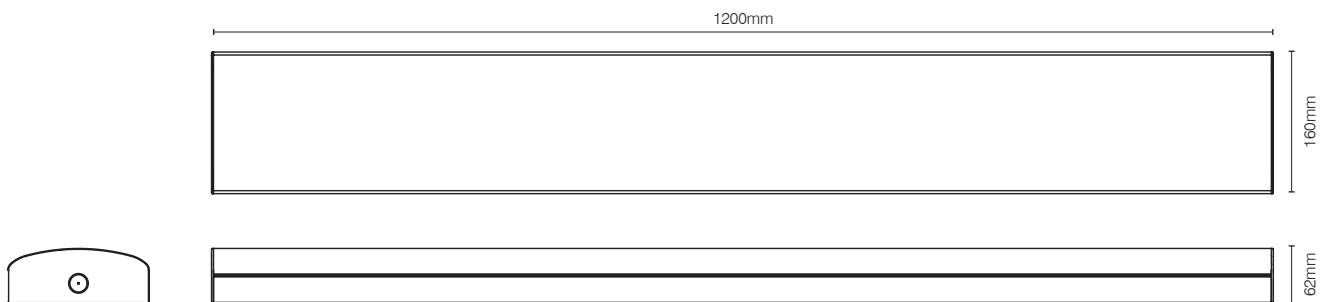

INSTALLATION

Must be installed by a Licensed Electrician

	MODEL	COLOUR	DESCRIPTION	BOX SIZE	GROSS WEIGHT	BOX QTY	BARCODE/TUN
RETAIL BOX	22330/05	White	Halton Dual Wattage CCT LED Batten	W1215 x H168 x D68 mm	2.0 kg	1 pc	 9 312641 223306 >
OUTER CTN	22330/05	White	Halton Dual Wattage CCT LED Batten	W1245 x H347 x D222 mm	13 kg	6 pc	 19312641223303