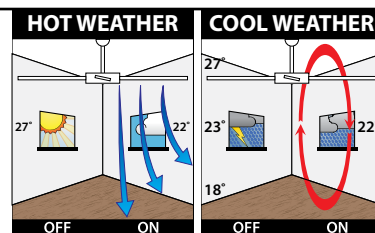

GALAXY-II

54" PROPELLER STYLE DC CEILING FAN

HIGH
performance

INCLUDES REMOTE

- Size: 54" (1370mm)
- Motor: 38W DC Motor
- Construction: Metal Body and Canopy
- Blades: 3 x Handcrafted Solid Timber
- Blade Pitch: 12 degree (effective)
- Ceiling Rake: 14 degree max
- Control: Remote (5-speed) with reverse function with timer
- Warranty: 2 year In-Home + additional 3 years on the motor

Brilliant's All-Seasons technology for use all year round.

Includes 2 down rods, 10cm and 20cm.

Can be installed in indoor locations around the home. See installation conditions on website for full details.