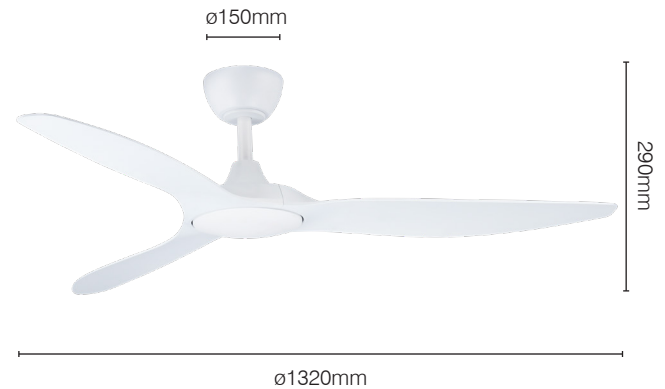

ACCESSORIES (sold separately)

Extension Rod	
900mm x Ø26mm:	18627/05 white, 18627/06 black
1800mm x Ø26mm:	18769/05 white, 18769/06 black
Light Kit:	22808/05 (White) 22808/06 (Black)
Wall Controller	DCWALLCONTROL