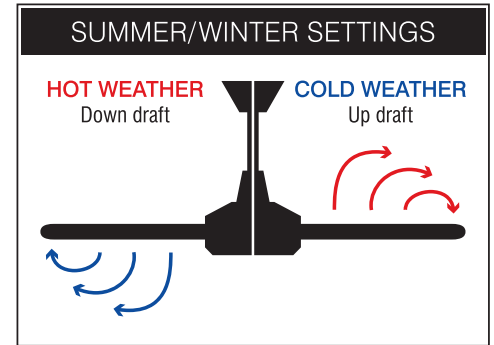

Fantastic 52" DC Ceiling Fan

TECHNICAL SPECIFICATIONS

Size	52 inch (1320mm)
Motor Type	DC (Direct Current)
Operating Voltage	220-240V AC 50Hz
Motor Wattage	35W
Construction	ABS plastic blades, body and canopy
Blade Material	ABS plastic (x3)
Ceiling install	Hangsure
Blade Pitch	21 degrees
Ceiling Rake	10 degree max
Control	6 speed remote control included
Warranty	3 year in-home plus 3 year replacement (6-Year) <i>*Limited warranty for wall controller, remote controller and light. Refer to warranty card inside the box for more details.</i>
Standards:	AS/NZS 60335-1 AS/NZS 60335-2-80
Air Movement:	12,200m³/hr MAX

INSTALLATION

Must be installed by a licensed electrician