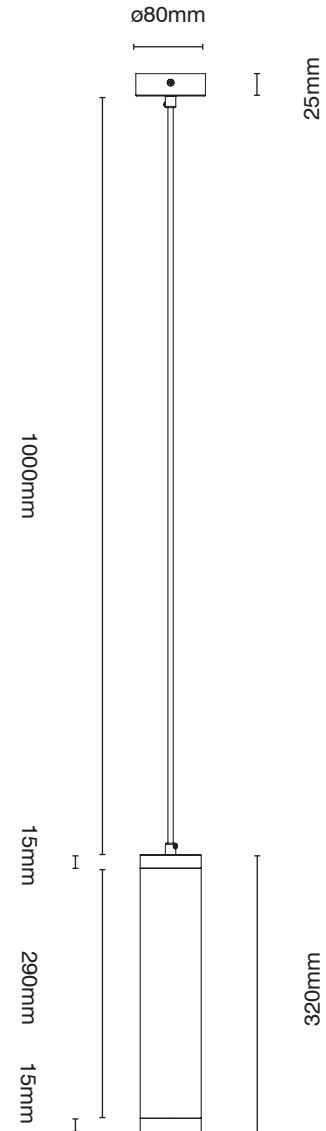

# CERES PENDANT LIGHT

**220-240V AC** **7W LED** **4200K COOL WHITE** **560 LUMEN** **CLASS I (1)** **3YR WARRANTY**

**Modern and sleek styling that is great for use in kitchen, dining, lounge, bedroom and hallways.**

- Ideal feature pendant for kitchen, dining, lounge, bedroom and hallways
- Cord length 1000mm
- Must be installed by a licensed electrician
- 3 year replacement warranty
- Two colours available
- Matt white pendant light with pvc cord
- Matt black pendant light with pvc cord
- GU10 4200K globe included

## TECHNICAL SPECIFICATIONS

<b>Operating voltage:</b>	220-240V AC
<b>Class:</b>	Class I (1)
<b>Wattage:</b>	7W
<b>Colour temperature:</b>	4200K (560 Lumen)
<b>Globe type:</b>	GU10 LED
<b>Globe included</b>	Yes
<b>Dimmable:</b>	No
<b>Warranty:</b>	3 year replacement

## INSTALLATION

Must be installed by a licensed electrician

	MODEL	COLOUR	DESCRIPTION	BOX SIZE	GROSS WEIGHT	BOX QTY	BARCODE/TUN
<b>RETAIL BOX</b>	22781/05	White	Ceres pendant light Modern Design	W84 x H408 x D84 mm	0.87 kg	1 pc	 9 312641 227823 >
<b>OUTER CTN</b>	22781/05	White	Ceres pendant light Modern Design	W43.8 x H35.4 x D43.2cm	13.6 kg	20 pc	 19312641227820
<b>RETAIL BOX</b>	22781/06	Black	Ceres pendant light Modern Design	W84 x H408 x D84 mm	0.87 kg	1 pc	 9 312641 227816 >
<b>OUTER CTN</b>	22781/06	Black	Ceres pendant light Modern Design	W43.8 x H35.4 x D43.2cm	13.6 kg	20 pc	 19312641227813