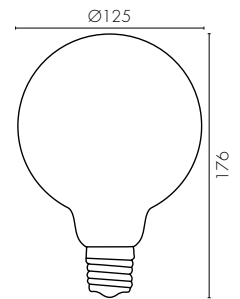

- Delicately painted theme
- Large G125 shape
- LED bulb gives instant 100% light with no warm-up time and will fit all E27 screw sockets
- Non-dimmable

APPLICATIONS

- Indoor light fittings to create a gentle mood and warm ambience to any space
- Create atmosphere rather than light the entire room.

BOHO G125 PAINTED LED GLOBES

TECHNICAL SPECIFICATIONS

Operating voltage:	240V / 50Hz
Base Type:	Screw E27
Globe Shape:	G125 Ball
Wattage:	4W Total
Lumens:	Ambient Light
Colour temperature:	2700°K (Warm white)
Beam angle:	360 degrees
Dimmable:	No
Rated lifetime:	Average life of 6,000hrs
Construction:	Metal/Glass/Fire-retardant latex
Operating temperature:	+5°C to 40°C
Standards:	

INSTALLATION

Do-it-Yourself installation

	MODEL	BASE	DESCRIPTION	BOX SIZE	GROSS WEIGHT	BOX QTY	BARCODE/TUN
RETAIL BOX	21432	E27	Boho Meadow G125 Globe	W130 x H190 x D130 mm	0.05 kg	1 pc	 9 312641 214328 >
OUTER CTN	21432	E27	Boho Meadow G125 Globe				 19312641214325
RETAIL BOX	21433	E27	Boho Bouquet G125 Globe	W130 x H190 x D130 mm	0.05 kg	1 pc	 9 312641 214335 >
OUTER CTN	21433	E27	Boho Bouquet G125 Globe		0.52 kg	10 pc	 19312641214332
RETAIL BOX	21434	E27	Boho Blue G125 Globe	W130 x H190 x D130 mm	0.05 kg	1 pc	 9 312641 214342 >
OUTER CTN	21434	E27	Boho Blue G125 Globe				 19312641214349
RETAIL BOX	21435	E27	Boho Floral G125 Globe	W130 x H190 x D130 mm	0.05 kg	1 pc	 9 312641 214359 >
OUTER CTN	21435	E27	Boho Floral G125 Globe				 19312641214356