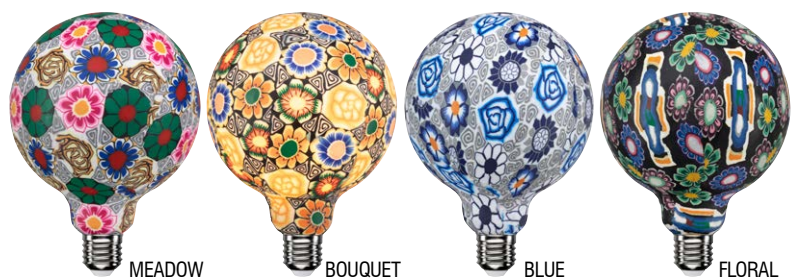

BOHO G125 PAINTED LED GLOBES

Replace your everyday globes with a Boho inspired painted LED globe to create a gentle mood and warm ambience to any space. Use them as a feature piece or in a series of pendant lights.

- Delicately painted theme
- Large G125 shape
- LED bulb gives instant 100% light with no warm-up time and will fit all E27 screw sockets
- Non-dimmable

APPLICATIONS

- Indoor light fittings to create a gentle mood and warm ambience to any space
- Create atmosphere rather than light the entire room.

BOHO G125 PAINTED LED GLOBES

TECHNICAL SPECIFICATIONS

Operating voltage:	240V / 50Hz
Base Type:	Screw E27
Globe Shape:	G125 Ball
Wattage:	4W Total
Lumens:	Ambient Light
Colour temperature:	2700°K (Warm white)
Beam angle:	360 degrees
Dimmable:	No
Rated lifetime:	Average life of 6,000hrs
Construction:	Metal/Glass/Fire-retardant latex
Operating temperature:	+5°C to 40°C
Standards:	