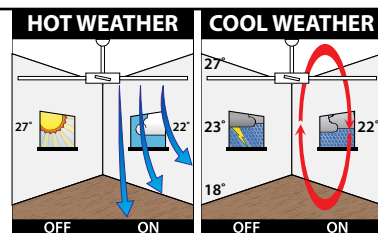

ALUMA

52" DC CEILING FAN

240V	35W	12W 750lm	4200°K COOL WHITE			ALUMINIUM BLADES	15° Max		
MOTOR		LED LIGHT KIT							

- Size: 52" (1320mm)
- Motor: 35W 125NS DC Motor
- Construction: Steel Body and Canopy
- Blades: 3 x Durable Aluminium
- Blade Pitch: 12 degrees
- Ceiling Rake: 15 degree max
- Light (optional): 12W 750lm 4200K LED Array
- Control: Remote (6-speed) with reverse function.
- Warranty: 2 year In-Home + additional 3 years on the motor