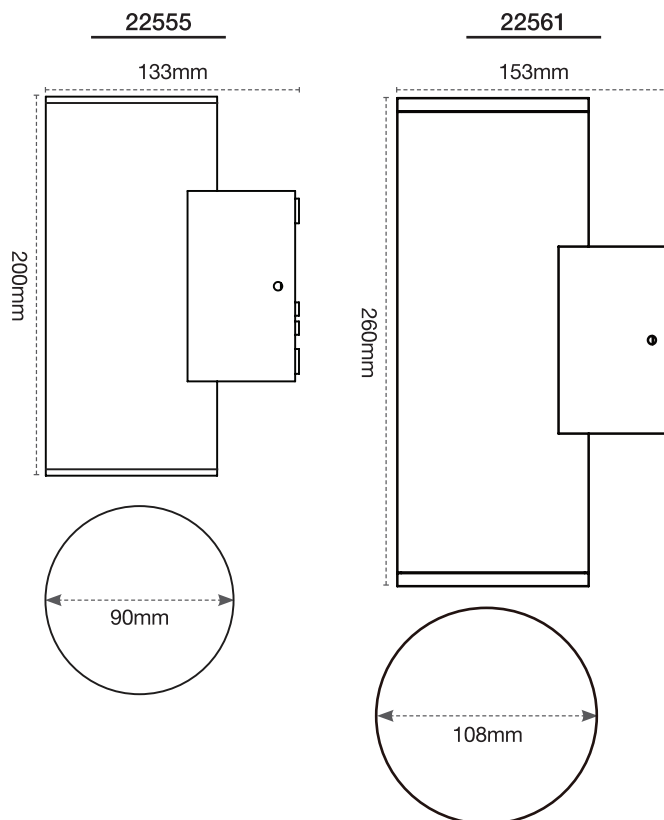

ANKA / ANKA PLUS

CCT Up/Down Wall Light

WALL LIGHT

TECHNICAL SPECIFICATIONS

Operating Voltage	220-240V / 50Hz
Class	Class I (1)
Wattage (22555)	18W
Wattage (22561)	24W
Light source:	Integrated Bridgelux Cob
Colour Temperature	3000°K (Warm white) 4500°K (Cool White) 6000°K (Daylight)
Power/Lumens/CCT (22555)	18W 1400lm 3000°K 18W 1500lm 4500°K 18W 1500lm 6000°K
Power/Lumens/CCT (22561)	24W 2200lm 3000°K 24W 2400lm 4500°K 24W 2400lm 6000°K
Beam Angle	60 degrees
Colour Rendering Index	≥85
Power Factor	≥0.9
Dimmable	No
Construction	Housing: Aluminium Diffuser: Clear Tempered Glass
Ingress protection	IP65 weather resistant
Warranty	3 year replacement
Standards	AS/NZS 60598.1 AS/NZS 60598.2.1

INSTALLATION

Must be installed by a Licensed Electrician

	COLOUR	DESCRIPTION	BOX SIZE	GROSS WEIGHT	BOX QTY
22555					
RETAIL BOX	Black/White	ANKA CCT Up/Down Wall Light	W140 x H210 x D95 mm	0.97 kg	1 pc
OUTER CTN	Black/White	ANKA CCT Up/Down Wall Light	W400 x H220 x D300 mm	8.3 kg	8 pc
22561					
RETAIL BOX	Black/White	ANKA PLUS CCT Up/Down Wall Light	W160 x H270 x D115 mm	1.37 kg	1 pc
OUTER CTN	Black/White	ANKA PLUS CCT Up/Down Wall Light	W480 x H280 x D350 mm	11.50 kg	8 pc