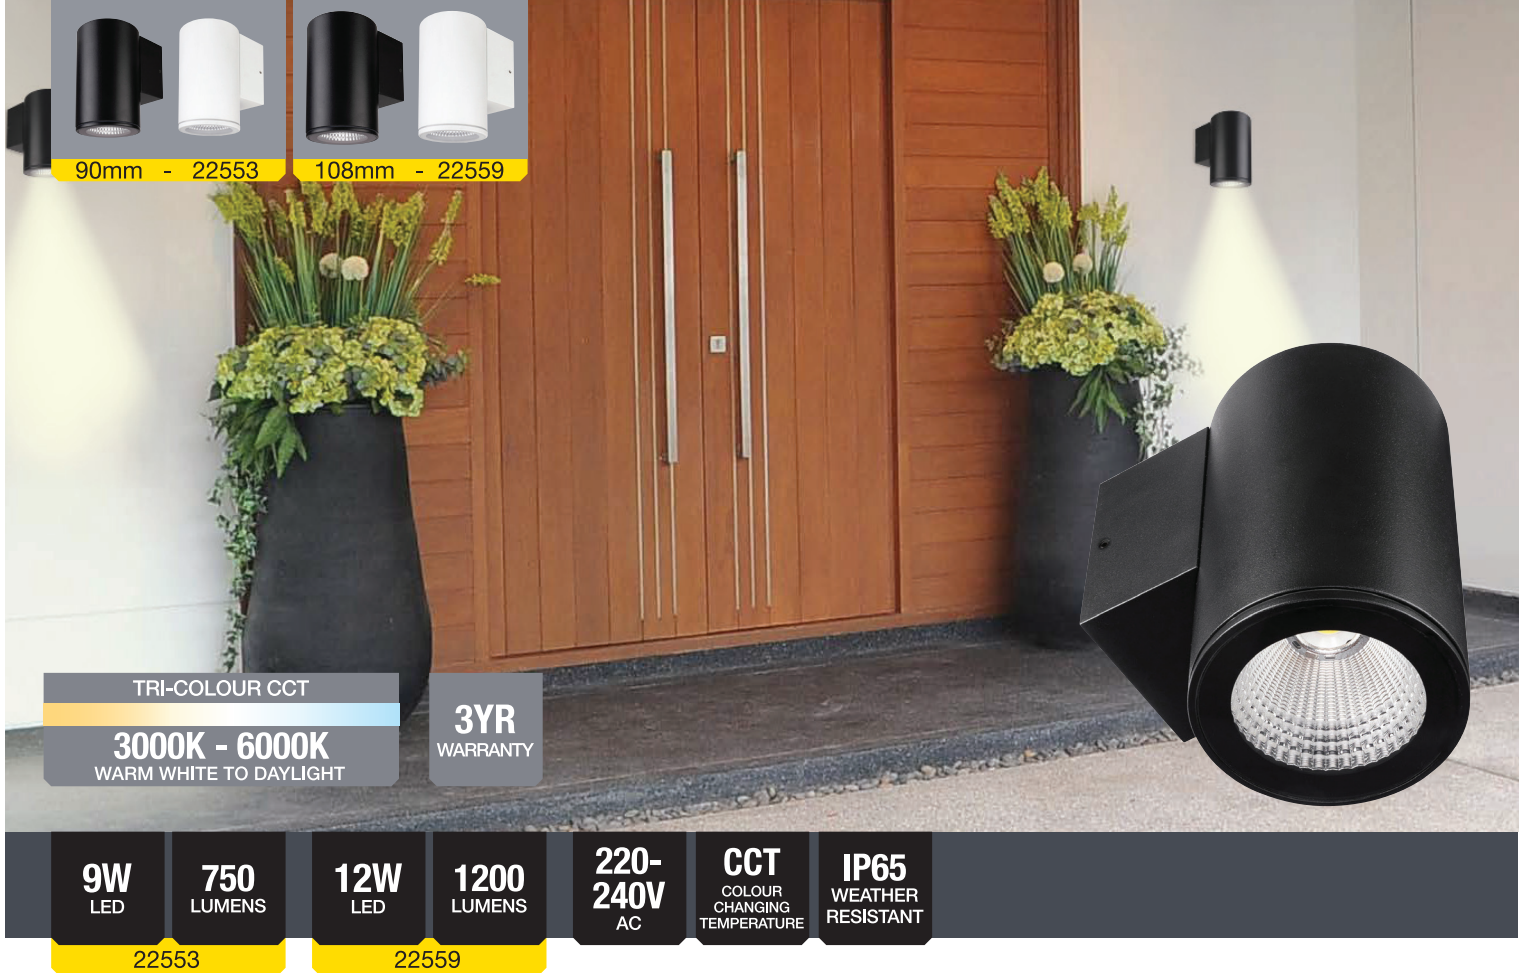

ANKA / ANKA PLUS

CCT Fixed Wall Light

WALL LIGHT

90mm - 22553

108mm - 22559

TRI-COLOUR CCT

3000K - 6000K
WARM WHITE TO DAYLIGHT

3YR
WARRANTY

9W
LED

750
LUMENS

12W
LED

1200
LUMENS

220-
240V
AC

CCT
COLOUR
CHANGING
TEMPERATURE

IP65
WEATHER
RESISTANT

22553

22559

The Anka and Anka Plus CCT Wall Lights are modern wall lights made from industrial strength aluminium giving your house a fresh new look.

- Premium modern cylinder shape surface fixed wall light.
- Integrated Bridgelux® LED light source
Bridgelux is a registered trademark of Bridgelux Inc.
- 60° beam angle.
- Industrial strength aluminium housing.
- Durable matt black powder coating.
- Dual cable entry and large terminal block for easy connection.
- Crystal clear tempered glass lens allows a crisp clean light.