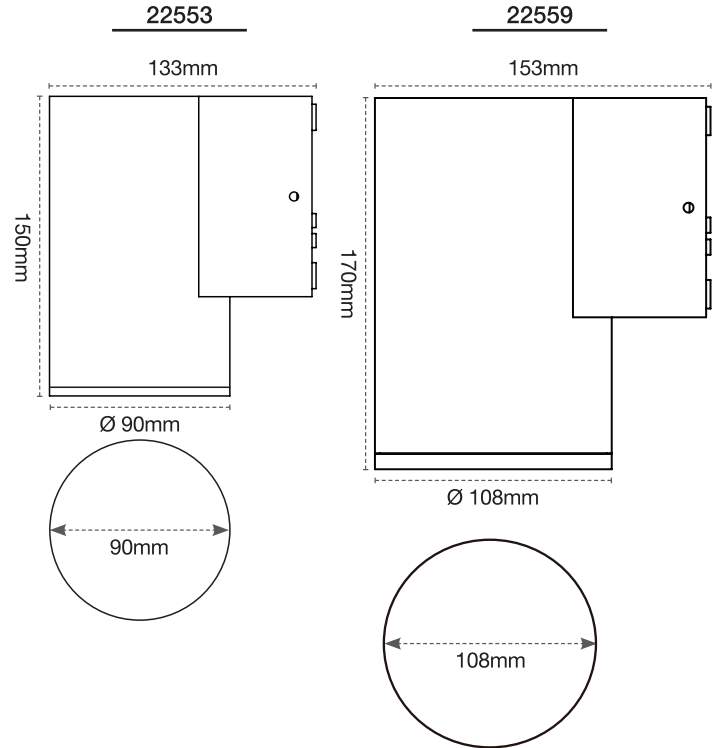

ANKA / ANKA PLUS

CCT Fixed Wall Light

WALL LIGHT

TECHNICAL SPECIFICATIONS

Operating Voltage	220-240V / 50Hz
Class	Class I (1)
Wattage (22553)	9W
Wattage (22559)	12W
Light source:	COB LED
Colour Temperature	3000°K (Warm white) 4500°K (Cool White) 6000°K (Daylight)
Power/Lumens/CCT (22553)	9W 690lm 3000°K 9W 750lm 4500°K 9W 750lm 6000°K
Power/Lumens/CCT (22559)	12W 1100lm 3000°K 12W 1200lm 4500°K 12W 1200lm 6000°K
Beam Angle	60 degrees
Colour Rendering Index	≥85
Power Factor	≥0.9
Dimmable	No
Construction	Housing: Aluminium Diffuser: Clear Tempered Glass
Ingress protection	IP65 weather resistant
Warranty	3 year replacement
Standards	AS/NZS 60598.1 AS/NZS 60598.2.1

INSTALLATION

Must be installed by a Licensed Electrician

	COLOUR	DESCRIPTION	BOX SIZE	GROSS WEIGHT	BOX QTY
22553					
RETAIL BOX	Black/White	ANKA CCT Wall Light	W140 x H160 x D95 mm	0.8 kg	1 pc
OUTER CTN	Black/White	ANKA CCT Wall Light	W300 x H340 x D210 mm	6.65 kg	8 pc
22559					
RETAIL BOX	Black/White	ANKA PLUS CCT Wall Light	W160 x H180 x D115 mm	0.99 kg	1 pc
OUTER CTN	Black/White	ANKA PLUS CCT Wall Light	W380 x H350 x D250 mm	8.52 kg	8 pc