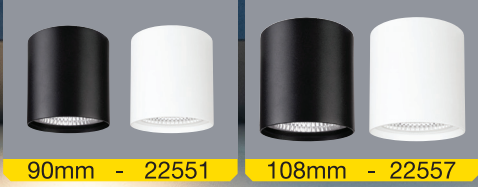

ANKA / ANKA PLUS

CCT Surface Mount Downlight

DOWNLIGHT

TRI-COLOUR CCT
3000K - 6000K
WARM WHITE TO DAYLIGHT

3YR
WARRANTY

9W
LED
750
LUMENS
22551

12W
LED
1200
LUMENS
22557

220-240V
AC

CCT
COLOUR
CHANGING
TEMPERATURE

IP65
WEATHER
RESISTANT

The Anka and Anka Plus CCT Downlights are modern downlights made from industrial strength aluminium giving your house a fresh new look.

- Premium modern cylinder shape downlight.
- Integrated Bridgelux® LED light source
Bridgelux is a registered trademark of Bridgelux Inc.
- 60° beam angle.
- Industrial strength aluminium housing.
- Durable matt black/white powder coating.
- Dual cable entry and large terminal block for easy connection.
- Crystal clear tempered glass lens allows a crisp clean light

22551/06 22557/06: BLACK

22551/05 22557/05: WHITE

APPLICATIONS

- Ideal for under eaves, corridors and front porches.
- Suitable for residential and commercial applications.

ANKA / ANKA PLUS

CCT Surface Mount Downlight

DOWNLIGHT

TECHNICAL SPECIFICATIONS

Operating Voltage	220-240V / 50Hz
Class	Class I (1)
Wattage (22551)	9W
Wattage (22557)	12W
Light source:	COB LED
Colour Temperature	3000°K (Warm white) 4500°K (Cool White) 6000°K (Daylight)
Power/Lumens/CCT (22551)	9W 690lm 3000°K 9W 750lm 4500°K 9W 750lm 6000°K
Power/Lumens/CCT (22557)	12W 1100lm 3000°K 12W 1200lm 4500°K 12W 1200lm 6000°K
Beam Angle	60 degrees
Colour Rendering Index	≥85
Power Factor	≥0.9
Dimmable	No
Construction	Housing: Aluminium Diffuser: Clear Tempered Glass
Ingress protection	IP65 weather resistant
Warranty	3 year replacement
Standards	AS/NZS 60598.1 AS/NZS 60598.2.1