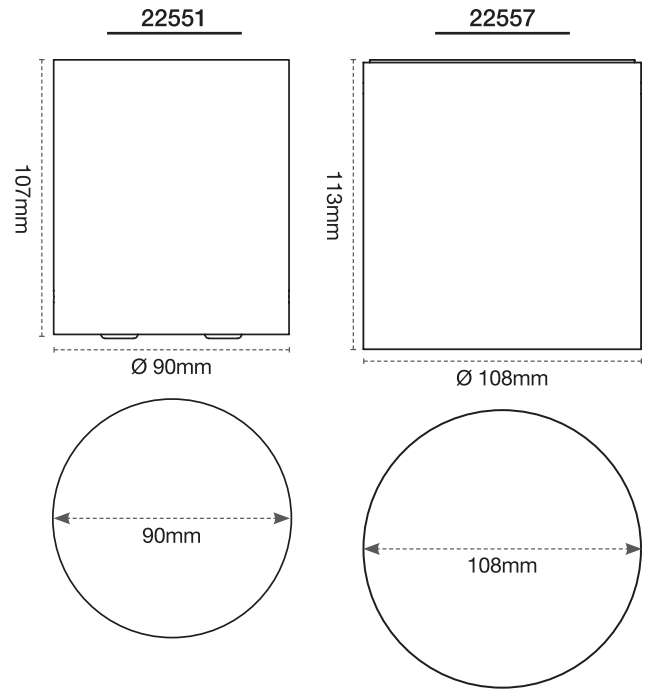

DOWNLIGHT

TECHNICAL SPECIFICATIONS

Operating Voltage	220-240V / 50Hz
Class	Class I (1)
Wattage (22551)	9W
Wattage (22557)	12W
Light source:	COB LED
Colour Temperature	3000°K (Warm white) 4500°K (Cool White) 6000°K (Daylight)
Power/Lumens/CCT (22551)	9W 690lm 3000°K 9W 750lm 4500°K 9W 750lm 6000°K
Power/Lumens/CCT (22557)	12W 1100lm 3000°K 12W 1200lm 4500°K 12W 1200lm 6000°K
Beam Angle	60 degrees
Colour Rendering Index	≥85
Power Factor	≥0.9
Dimmable	No
Construction	Housing: Aluminium Diffuser: Clear Tempered Glass
Ingress protection	IP65 weather resistant
Warranty	3 year replacement
Standards	AS/NZS 60598.1 AS/NZS 60598.2.1

INSTALLATION

Must be installed by a Licensed Electrician

	COLOUR	DESCRIPTION	BOX SIZE	GROSS WEIGHT	BOX QTY
22551					
RETAIL BOX	Black/White	ANKA CCT Downlight	W95 x H115 x D95 mm	0.54 kg	1 pc
OUTER CTN	Black/White	ANKA CCT Downlight	W305 x H250 x D210 mm	6.72 kg	12 pc
22557					
RETAIL BOX	Black/White	ANKA PLUS CCT Downlight	W115 x H120 x D115 mm	0.87 kg	1 pc
OUTER CTN	Black/White	ANKA PLUS CCT Downlight	W360 x H260 x D250 mm	10.9 kg	12 pc