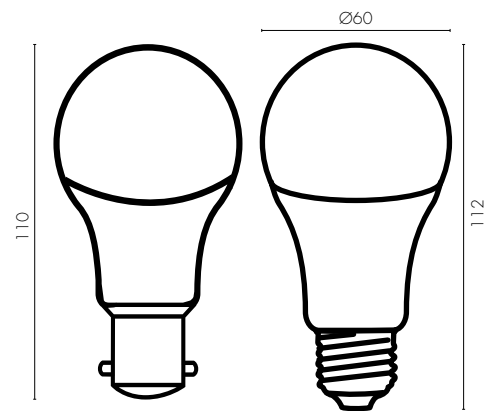

SMART WiFi A60 RGB+W BIORHYTHM GLOBES

TECHNICAL SPECIFICATIONS

Operating voltage:	220-240V / 50Hz
Wattage:	9W
Lumens:	800 Lumens Max
Light adjustable:	Biorhythm to simulate daylight from sunrise to sunset Millions of colours and 3000K warm white
Beam angle:	220 degrees
Colour rendering index:	> 83
Dimmable:	Yes, via app
Construction:	Polycarbonate, frosted acrylic, aluminium
Operating temperature:	+5°C to 30°C
WiFi Info:	IEEE802.11b/g/n, 2.4GHz Mac Encryption; WEP/WAPI/TKIP/AES
Device Requirements:	iOS 8.0 or higher, Android 4.1 or higher
Standards:	

INSTALLATION

Do-it-Yourself installation

	MODEL	BASE	DESCRIPTION	BOX SIZE	GROSS WEIGHT	BOX QTY	BARCODE/TUN
RETAIL BOX	21958	E27		W62 x H125 x D62 mm	0.06 kg	1 pc	 9 312641 219583 >
INNER CTN	21958	E27	Smart Wifi A60 RGBW LED Biorhythm Globe E27		0.50 kg	6 pc	 19312641219580
OUTER CTN	21958	E27			5.40 kg	60 pc	 29312641219587
RETAIL BOX	21959	B22		W62 x H125 x D62 mm	0.06 kg	1 pc	 9 326412 195907 >
INNER CTN	21959	B22	Smart Wifi A60 RGBW LED Biorhythm Globe B22		0.50 kg	6 pc	 19312641219597
OUTER CTN	21959	B22			4.40 kg	60 pc	 29312641219594