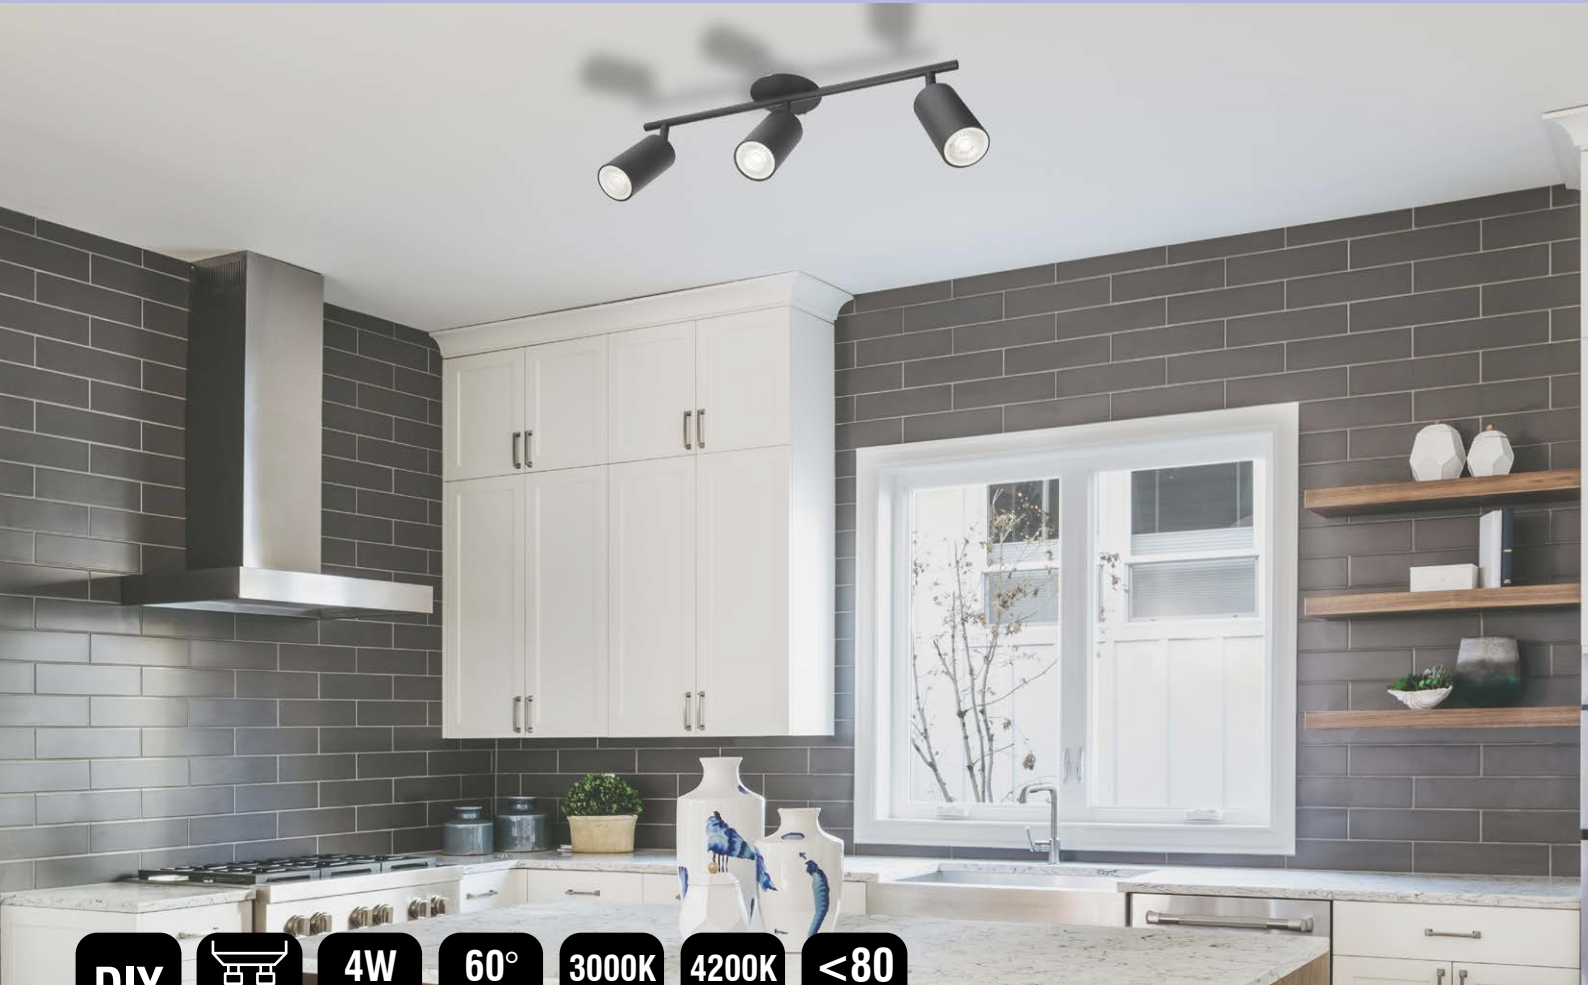

# LED GLOBES GU10, 4W

<b>DIY</b>	GU10 BASE	<b>4W</b> 300LM	<b>60°</b> BEAM SPREAD	<b>3000K</b> WARM WHITE	<b>4200K</b> COOL WHITE	<b>&lt;80</b> CRI (Ra)
------------	-----------	--------------------	------------------------------	-------------------------------	-------------------------------	---------------------------

← 21895 → ← 21710 →

**The durable and cost and energy efficient alternative to halogen spots, Brilliant GU10 LED Globes can be installed as replacements in existing indoor or outdoor fitting, maintaining their beautiful light beam for years and years to come.**

- Energy efficient, long lasting LED light source technology
- Available in Warm or Cool White
- 100% instant glow start up
- Non-dimmable
- Provides a 60 degree beam with up to 300 lumens of clear, crisp light from a 4W LED light source.
- Fits in most GU10 fittings.