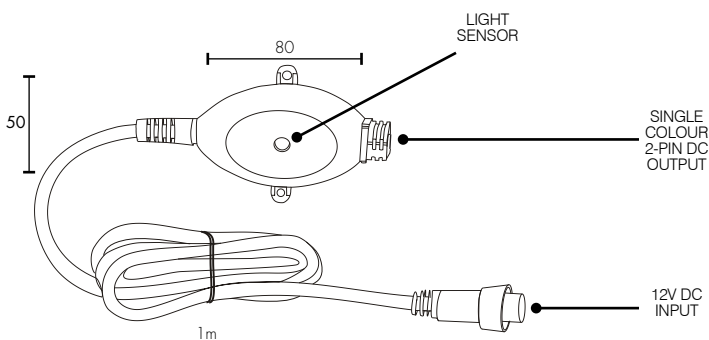

IP68 weather resistant rating for outdoor use

Easy and safe DIY installation

Connects to other Brilliant Plug & Play garden light ranges.

Corrosion resistant plastic construction.

Must be used with suitable 12V DC LED driver (Sold separately, see overleaf)

APPLICATIONS

- Automate our garden lighting to illuminate only at night.
- Suitable for residential and commercial applications

BOTANIC DUSK-TO-DAWN GARDEN CONTROLLER

TECHNICAL SPECIFICATIONS

Operating voltage:	12V DC 5A
Class:	Class III (3)
Wattage:	60W total max
Output:	2-Pin (triangular slot)
Lux level to turn light on:	150-180 below
Construction:	Durable ABS with Polycarbonate
Ingress protection:	IP68 rated
Warranty:	2 year replacement
Standards:	AS/NZS 60598.1

INSTALLATION

Do-It-Yourself

ACCESSORIES (sold separately)

2-Pin Flat Cable:	5m: 21638/06
	10m: 19918/06,
2-Way Splitter	19919/06
Transformers:	24W: 19915/06
	36W: 19916/06
	60W: 19917/06

	MODEL	COLOUR	DESCRIPTION	BOX SIZE	GROSS WEIGHT	BOX QTY	BARCODE/TUN
RETAIL BOX	21636/06	Black	Botanic Dusk-to-Dawn Controller	W225 x H75 x D65 mm	0.22 kg	1 pc	 9 312641 216360 >
OUTER CTN	21636/06	Black	Botanic Dusk-to-Dawn Controller	W425 x H235 x D220 mm	5.70 kg	24 pc	 19312641216367