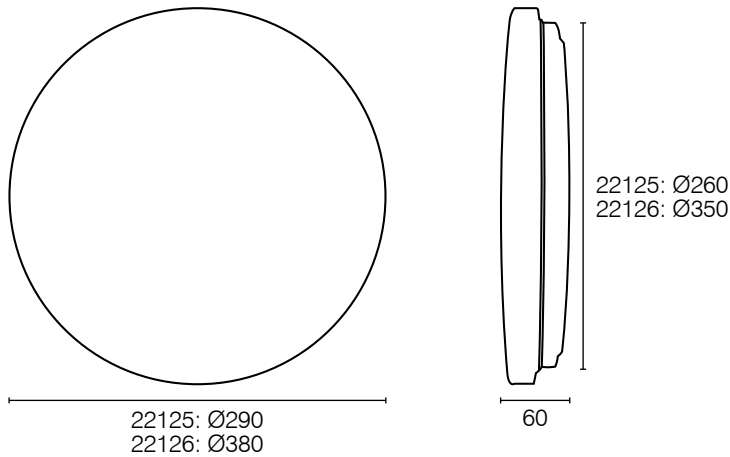

SATURN SLIMLINE CCT CEILING LIGHT

TECHNICAL SPECIFICATIONS

Operating voltage:	220-240V / 50Hz
Class:	Class I (1)
Wattage:	22125: 15W Total 22126: 24W Total
Lumens:	22125: 1200 Lumens max 22126: 1800 Lumens max
Colour temperature:	3000°K (Warm white) 4200°K (Cool white) 6500°K (Daylight)
Colour rendering index:	≥82
Dimmable:	No
Construction:	Steel plate PMMA Frosted diffuser
Warranty:	3 year replacement

INSTALLATION

Must be installed by a licensed electrician

	MODEL	COLOUR	DESCRIPTION	BOX SIZE	GROSS WEIGHT	BOX QTY	BARCODE/TUN
RETAIL BOX	22125/05	White	Saturn 15W CCT Ceiling Light	W310 x H310 x D75 mm	0.60 kg	1 pc	 9 312641 221258 >
OUTER CTN	22125/05	White	Saturn 15W CCT Ceiling Light		7.50 kg	12 pc	 19312641221255
RETAIL BOX	22126/05	White	Saturn 24W CCT Ceiling Light	W400 x H400 x D75 mm	0.75 kg	1 pc	 9 312641 221265 >
OUTER CTN	22126/05	White	Saturn 24W CCT Ceiling Light		6.20 kg	8 pc	 19312641221262