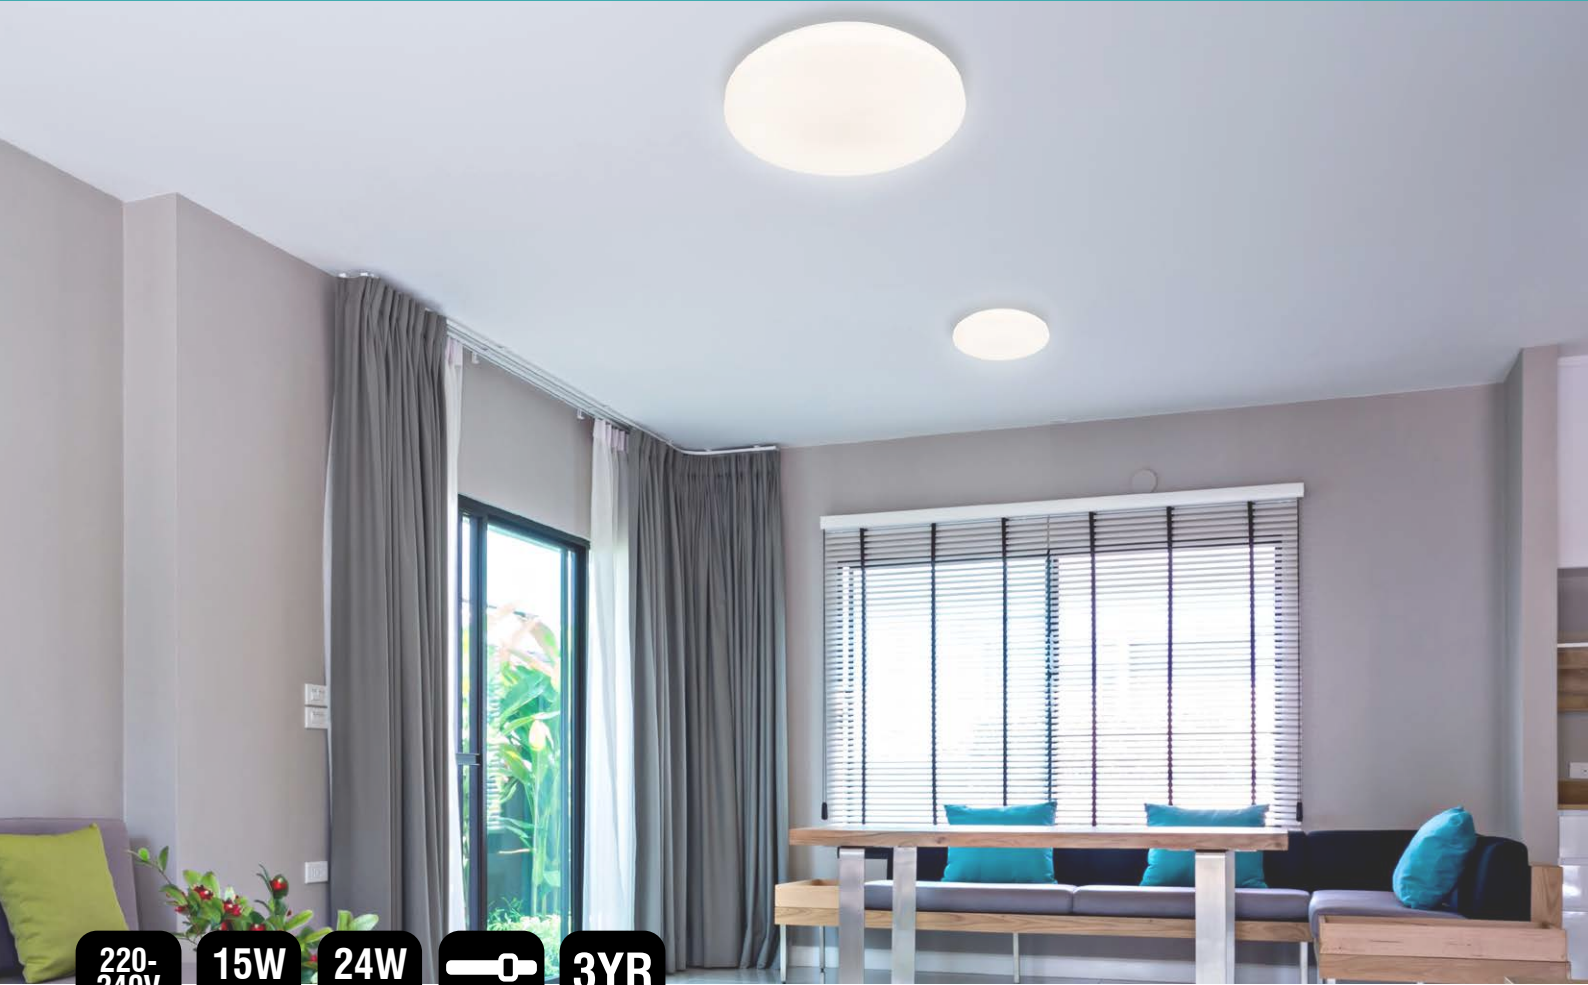

SATURN SLIMLINE CCT CEILING LIGHT

Choose your right colour tone to suit your task, mood or space. The Saturn ceiling light brings a modern slimline look to any space and offers colour tone changing CCT technology, that allows you to change the light output to warm, cool or daylight.

- Modern surface mount, low profile design.
- Provides a uniform light with exceptional lumen output.
- Two common sizes, perfect for new or retro-fit installations.
- Easily change colour temperature (CCT) from warm white 3000K, cool white 4200K to daylight 6500K using the switch located inside the diffuser.
- Solid painted steel base with twist-lock, low glare polycarbonate diffuser.
- Non-dimmable.
- 3-Year Warranty.

APPLICATIONS

- Ideal for any residential or commercial interior space

SATURN SLIMLINE CCT CEILING LIGHT

TECHNICAL SPECIFICATIONS

Operating voltage:	220-240V / 50Hz
Class:	Class I (1)
Wattage:	22125: 15W Total 22126: 24W Total
Lumens:	22125: 1200 Lumens max 22126: 1800 Lumens max
Colour temperature:	3000°K (Warm white) 4200°K (Cool white) 6500°K (Daylight)
Colour rendering index:	≥82
Dimmable:	No
Construction:	Steel plate PMMA Frosted diffuser
Warranty:	3 year replacement