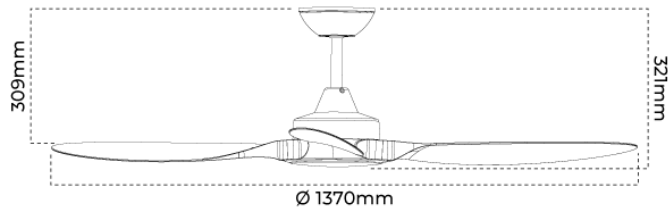

WARRANTY

Domestic Use Warranty	4 Onsite, 2 RTB (Total 6 years)

DIMENSIONS

Product Height	321 mm
Product Width	1370 mm

LINE DRAWINGS

BRONTE/54/LT

ACCESSORIES

Order code	12508
Description	Remote control for DC ceiling fans - Remote only - Black
Item Code	DCREMOTE/BK
Order code	12514
Description	1500mm Extension rod for ceiling fans w/loom - Black
Item Code	ROD/150/BK
Order code	12512
Description	900mm Extension rod for ceiling fans w/loom - Black
Item Code	ROD/90/BK