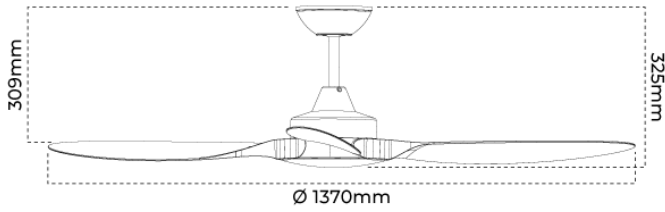

WARRANTY

Domestic Use Warranty	4 Onsite, 2 RTB (Total 6 years)
------------------------------	---------------------------------

DIMENSIONS

Product Height	321 mm
Product Width	1370 mm

LINE DRAWINGS

BRONTE/54