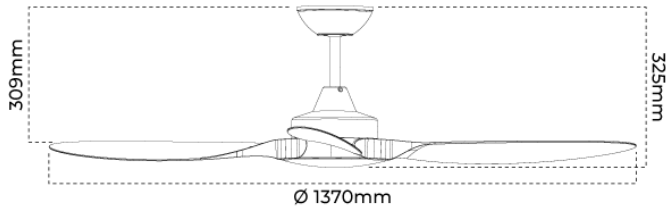

BRONTE/54

ACCESSORIES

Order code	12508
Description	Remote control for DC ceiling fans - Remote only - Black
Item Code	DCREMOTE/BK
Order code	12513
Description	1500mm Extension rod for ceiling fans w/loom - white
Item Code	ROD/150/WH
Order code	12511
Description	900mm Extension rod for ceiling fans w/loom - white
Item Code	ROD/90/WH