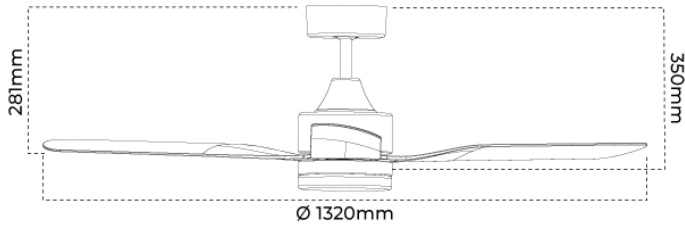

ORDERING INFORMATION

Order code	18473
Description	52 inch (1320mm) 3 blade 40W DC ceiling fan W/LED Light Matt white
Item Code	ERSKINE/52/LT/WH

MECHANICAL

Body Material	Metal
Diffuser Material	Acrylic
Fitting Colour	Satin White
IP Rating	IP20

LAMP

CCT Configuration	TRI-CCT
Colour Rendering Index (CRI)	>80

COLOUR TEMPERATURE

Warm White (3000 K)	1250 lm
Cool White (4000 K)	1400 lm
DayLight (5000 K)	1350 lm

AIR MOVEMENT

Motor Wattage	40 W
Motor Type	DC
No. Speeds	8
Control	Remote control
Ceiling Rake	15 °
Ceiling Drop	280 mm
Blade Pitch	10 °
Blade Material	ABS
Fan Size	1320mm (52inch)
Fan Speed 1	7 W, 130 rpm, 7200 m ³ /h
Fan Speed 2	10 W, 150 rpm, 8400 m ³ /h
Fan Speed 3	15 W, 170 rpm, 9600 m ³ /h
Fan Speed 4	20 W, 190 rpm, 12000 m ³ /h
Fan Speed 5	25 W, 200 rpm, 13200 m ³ /h
Fan Speed 6	30 W, 210 rpm, 14400 m ³ /h
Fan Speed 7	35 W, 220 rpm, 15000 m ³ /h
Fan Speed 8	40 W, 230 rpm, 15600 m ³ /h

WARRANTY

Domestic Use Warranty	4 Onsite, 2 RTB (Total 6 years)
------------------------------	---------------------------------

DIMENSIONS

Product Height	350 mm
Product Width	1320 mm

LINE DRAWINGS

ERSKINE/52/LT