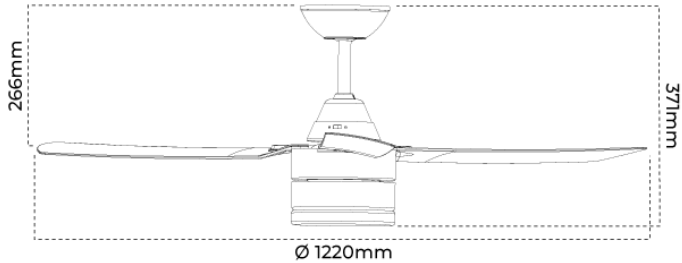

WARRANTY

Domestic Use Warranty	4 Onsite, 2 RTB (Total 6 years)

LINE DRAWINGS

CEDUNA/48/LT

ACCESSORIES

Order code	12509
Description	Remote control receiver and remote kit for AC ceiling fans - White
Item Code	ACREMOTE/KIT/WH
Order code	12513
Description	1500mm Extension rod for ceiling fans w/loom - white
Item Code	ROD/150/WH
Order code	12511
Description	900mm Extension rod for ceiling fans w/loom - white
Item Code	ROD/90/WH