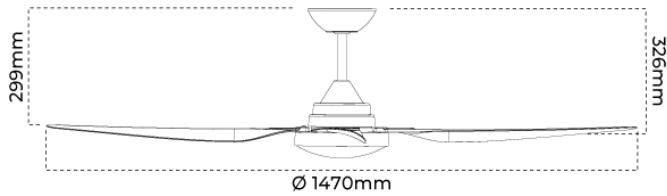

ORDERING INFORMATION

Order code	18466
Description	58 inch (1470mm) 4 blade 40W DC ceiling fan W/LED Light white
Item Code	VENICE/58/LT/WH

MECHANICAL

Body Material	ABS
Diffuser Material	Polycarbonate
Fitting Colour	Satin White
IP Rating	IP20

LAMP

CCT Configuration	TRI-CCT
Colour Rendering Index (CRI)	>80

COLOUR TEMPERATURE

Warm White (3000 K)	1350 lm
Cool White (4000 K)	1500 lm
DayLight (5000 K)	1500 lm

AIR MOVEMENT

Motor Wattage	40 W
Motor Type	DC
No. Speeds	8
Control	Remote control
Ceiling Rake	15 °
Ceiling Drop	300 mm
Blade Pitch	12 °
Blade Material	ABS
Fan Size	1470mm (58inch)
Fan Speed 1	5 W, 125 rpm, 8400 m ³ /h
Fan Speed 2	8 W, 145 rpm, 9600 m ³ /h
Fan Speed 3	13 W, 150 rpm, 10800 m ³ /h
Fan Speed 4	18 W, 180 rpm, 11400 m ³ /h
Fan Speed 5	23 W, 175 rpm, 12600 m ³ /h

DIMENSIONS

Product Height	326 mm
Product Width	1470 mm

LINE DRAWINGS

VENICE/58/LT

ACCESSORIES

Order code	12508
Description	Remote control for DC ceiling fans - Remote only - Black
Item Code	DCREMOTE/BK
Order code	12513
Description	1500mm Extension rod for ceiling fans w/loom - white
Item Code	ROD/150/WH
Order code	12511
Description	900mm Extension rod for ceiling fans w/loom - white
Item Code	ROD/90/WH