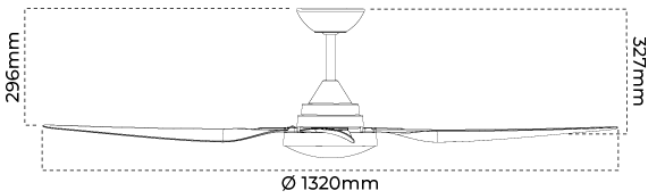

Fan Speed 6	28 W, 215 rpm, 12600 m³/h
Fan Speed 7	33 W, 225 rpm, 13550 m³/h
Fan Speed 8	40 W, 240 rpm, 14400 m³/h

WARRANTY

Domestic Use Warranty	4 Onsite, 2 RTB (Total 6 years)

DIMENSIONS

Product Height	327 mm
Product Width	1320 mm

LINE DRAWINGS

VENICE/52/LT

ACCESSORIES

Order code	12508
Description	Remote control for DC ceiling fans - Remote only - Black
Item Code	DCREMOTE/BK
Order code	12514
Description	1500mm Extension rod for ceiling fans w/loom - Black
Item Code	ROD/150/BK
Order code	12512
Description	900mm Extension rod for ceiling fans w/loom - Black
Item Code	ROD/90/BK