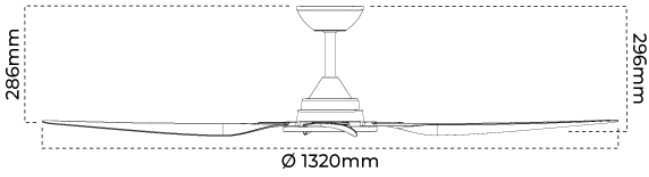

WARRANTY

Domestic Use Warranty	4 Onsite, 2 RTB (Total 6 years)
------------------------------	---------------------------------

DIMENSIONS

Product Height	327 mm
Product Width	1320 mm

LINE DRAWINGS

VENICE/52