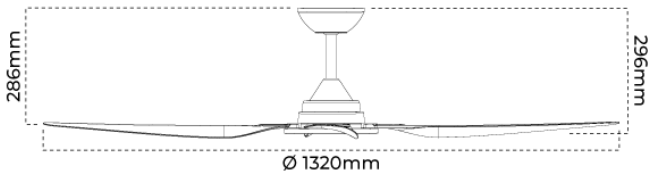

Blade Material	ABS
Fan Size	1320mm (52inch)
Fan Speed 1	5 W, 130 rpm, 8400 m ³ /h
Fan Speed 2	8 W, 150 rpm, 9000 m ³ /h
Fan Speed 3	13 W, 165 rpm, 9600 m ³ /h
Fan Speed 4	18 W, 190 rpm, 10800 m ³ /h
Fan Speed 5	23 W, 200 rpm, 11400 m ³ /h
Fan Speed 6	28 W, 215 rpm, 12600 m ³ /h
Fan Speed 7	33 W, 225 rpm, 13550 m ³ /h
Fan Speed 8	40 W, 240 rpm, 14400 m ³ /h

WARRANTY

Domestic Use Warranty	4 Onsite, 2 RTB (Total 6 years)
------------------------------	---------------------------------

DIMENSIONS

Product Height	327 mm
Product Width	1320 mm

LINE DRAWINGS

VENICE/52