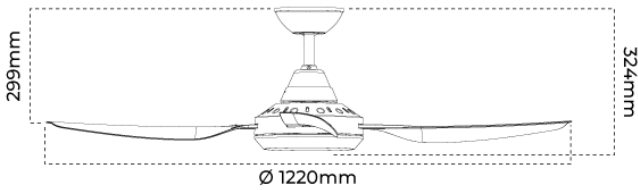

WARRANTY

Domestic Use Warranty	4 Onsite, 2 RTB (Total 6 years)

DIMENSIONS

Product Height	324 mm

Product Width	1220 mm

LINE DRAWINGS

SANUR/48/LT

ACCESSORIES

Order code	12508

Description	Remote control for DC ceiling fans - Remote only - Black

Item Code	DCREMOTE/BK

Order code	12514

Description	1500mm Extension rod for ceiling fans w/loom - Black

Item Code	ROD/150/BK

Order code	12512

Description	900mm Extension rod for ceiling fans w/loom - Black

Item Code	ROD/90/BK