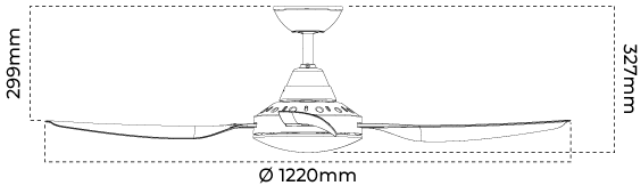

SANUR/48

ACCESSORIES

Order code	12508
Description	Remote control for DC ceiling fans - Remote only - Black
Item Code	DCREMOTE/BK
Order code	12514
Description	1500mm Extension rod for ceiling fans w/loom - Black
Item Code	ROD/150/BK
Order code	12512
Description	900mm Extension rod for ceiling fans w/loom - Black
Item Code	ROD/90/BK