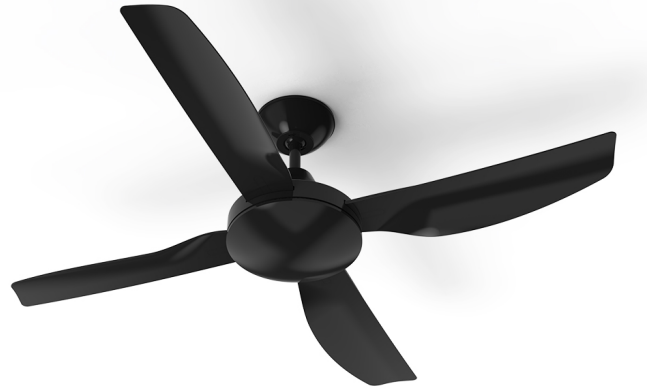

## Sanur

4 blade 40W DC ceiling fan

- Powerful and energy efficient 40W DC motor
- Easy installation with our quick connect wiring solution
- Pre-balanced for smoother, quieter operation
- Slimline design ideal for indoor and covered outdoor applications
- ABS body and canopy with 4 reinforced ABS blades
- Hangsure canopy up to 15 degrees
- Reversible for summer and winter use (via remote control)
- Supplied with 8 speed remote including turbo speed function and up to 12h timer

### ORDERING INFORMATION

|                    |   |
|--------------------|---|
| <b>Order code</b>  | 18454   |
| <b>Description</b> | 48 inch (1220mm) 4 blade 40W DC ceiling fan black |
| <b>Item Code</b>   | SANUR/48/BK                                       |