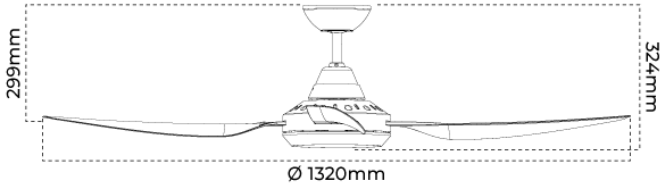

WARRANTY

Domestic Use Warranty	4 Onsite, 2 RTB (Total 6 years)

DIMENSIONS

Product Height	327 mm

Product Width	1320 mm

LINE DRAWINGS

COOLUM/52/LT

ACCESSORIES

Order code	12509

Description	Remote control receiver and remote kit for AC ceiling fans - White

Item Code	ACREMOTE/KIT/WH

Order code	12513

Description	1500mm Extension rod for ceiling fans w/loom - white

Item Code	ROD/150/WH

Order code	12511

Description	900mm Extension rod for ceiling fans w/loom - white

Item Code	ROD/90/WH