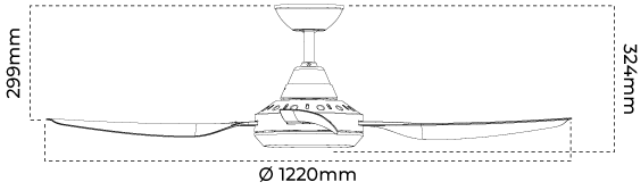

DIMENSIONS

Product Height 327 mm

Product Width 1220 mm

LINE DRAWINGS

COOLUM/48/LT

ACCESSORIES

Order code	12509
Description	Remote control receiver and remote kit for AC ceiling fans - White
Item Code	ACREMOTE/KIT/WH
Order code	12513
Description	1500mm Extension rod for ceiling fans w/loom - white
Item Code	ROD/150/WH
Order code	12511
Description	900mm Extension rod for ceiling fans w/loom - white
Item Code	ROD/90/WH