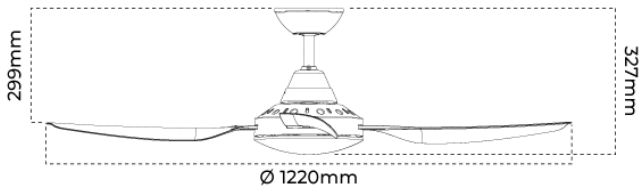

COOLUM/48

ACCESSORIES

Order code	12509
Description	Remote control receiver and remote kit for AC ceiling fans - White
Item Code	ACREMOTE/KIT/WH
Order code	12514
Description	1500mm Extension rod for ceiling fans w/loom - Black
Item Code	ROD/150/BK
Order code	12512
Description	900mm Extension rod for ceiling fans w/loom - Black
Item Code	ROD/90/BK