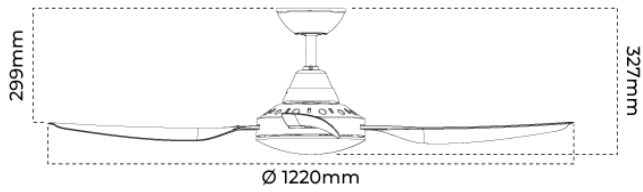

Fan Size	1220mm (48inch)
Fan Speed 1	75 W, 270 rpm, 13800 m ³ /h
Fan Speed 2	37 W, 190 rpm, 10000 m ³ /h
Fan Speed 3	20 W, 130 rpm, 7800 m ³ /h

WARRANTY

Domestic Use Warranty	4 Onsite, 2 RTB (Total 6 years)
------------------------------	---------------------------------

DIMENSIONS

Product Height	327 mm
Product Width	1220 mm

LINE DRAWINGS

COOLUM/48

ACCESSORIES

Order code	12509
Description	Remote control receiver and remote kit for AC ceiling fans - White
Item Code	ACREMOTE/KIT/WH
Order code	12513
Description	1500mm Extension rod for ceiling fans w/loom - white
Item Code	ROD/150/WH
Order code	12511
Description	900mm Extension rod for ceiling fans w/loom - white
Item Code	ROD/90/WH