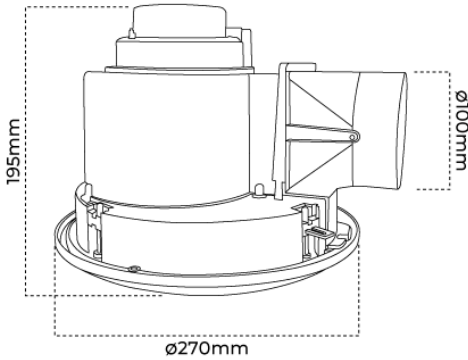

ORDERING INFORMATION

Order code	14843
Description	240mm 30W Ducted exhaust fan with round white fascia and run-on timer
Item Code	AZZURE/240/WH/RD

MECHANICAL

Product Finish	Matt
Fitting Colour	White
Installation Type	Recessed
IP Rating	IPx4

DIMENSIONS

Minimum Ceiling Depth 220 mm

Cutout 240 mm

Product Height 195 mm

Product Length 270 mm

Product Width 270 mm

LINE DRAWINGS

AZZURE/240/WH/RD

ACCESSORIES

Order code 12677

Description 125mm Duct Adapter to suit Small Eclipse

Item Code AT9492

Order code 16776

Description 240mm round exhaust fan fascia - matt black

Item Code ECLIPSE/TRIM/240/B/RD

Order code 16780

Description 240mm square exhaust fan fascia - matt black

Item Code ECLIPSE/TRIM/240/B/SQ