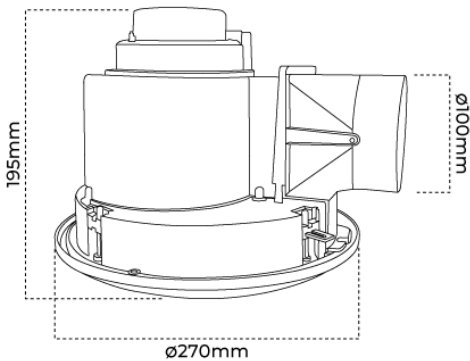

WARRANTY

Domestic Use Warranty 3 RTB (Total 3 Years)

Warranty Operating Hours 2500 hrs

This product is provided with a warranty up until the stated warranty period or until the stated warranty operating hours has been reached (whichever occurs first).

DIMENSIONS

Minimum Ceiling Depth 220 mm

Cutout 240 mm

Product Height 195 mm

Product Length 270 mm

Product Width 270 mm

LINE DRAWINGS

AZZURE/240/WH/RD

ACCESSORIES

Order code 12677

Description 125mm Duct Adapter to suit Small Eclipse

Item Code AT9492

Order code 16776

Description 240mm round exhaust fan fascia - matt black

Item Code ECLIPSE/TRIM/240/B/RD

Order code 16780

Description 240mm square exhaust fan fascia - matt black

Item Code ECLIPSE/TRIM/240/B/SQ