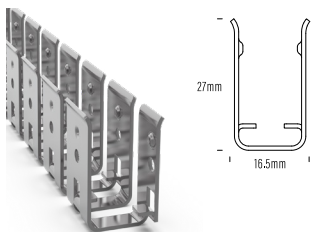

**AQS-402-ACC-02**  
Bendable S Channel  
11mm H x 8mm W x 2m L

**AQS-402-ACC-03**  
Aluminium Clip  
13mm H x 7.5mm W

**AQS-402-ACC-04**  
Aluminium  
13mm H x 8mm W x 2m L

# AQS - Extrusion Profiles

**AQS-410-ACC-01**  
Polycarbonate Clip  
9mm H x 15.5mm W

**AQS-410-ACC-04**  
Aluminium  
9mm H x 15.5mm W x 2m L

**AQS-420-ACC-02**  
Stainless Steel Clip  
14.6mm H x 12.85mm W

**AQS-420-ACC-03**  
Aluminium  
24.4mm H x 15.1mm W x 2m L

**AQS-421-ACC-01**  
Stainless Steel Clip  
12.5mm H x 16.8mm W

**AQS-421-ACC-03**  
Aluminium  
17.6mm H x 20.5mm W x 2m L

**AQS-500-ACC-AL4-01**  
Bendable S Channel  
27mm H x 16.5mm W

**AQS-500-ACC-AL-02**  
Aluminium  
24.4mm H x 15.1mm W x 2m L

**AQS-500-ACC-AL-01-SS**  
316SS mounting clip  
3mm H x 14.5mm W

**AQS-500-ACC-01**  
Aluminium mounting clip  
24.4mm H x 15.15mm W

**AQS-500-ACC-AL3-02**  
Aluminium  
21.5mm H x 13.5mm W x 2m L