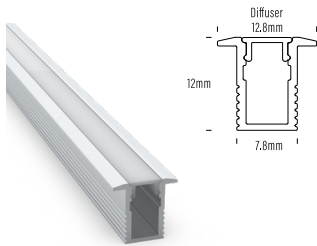

AQS-EXT-007
Aluminium / Silver / Black / White
12mm H x 16mm W x 2m L

AQS - Extrusion Profiles

AQS-EXT-010
Aluminium / Silver / Black / White
12mm H x 12.8mm W x 2m L