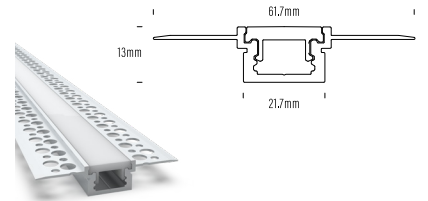

**AQS-EXT-008**  
Aluminium / Silver / Black / White  
11mm H x 27.06mm W x 2m L

**AQS-EXT-009**  
Aluminium / Silver / Black / White  
26.1mm H x 21.3mm W x 2m L

# AQS - Extrusion Profiles

**AQS-EXT-010**  
Aluminium / Silver / Black / White  
12mm H x 12.8mm W x 2m L

**AQS-EXT-011**  
Aluminium / White  
14mm H x 35.9mm W x 2m L

**AQS-EXT-012**  
Aluminium / White  
26mm H x 46mm W x 2m L

**AQS-EXT-013**  
Aluminium / White  
96mm H x 18.5mm W x 2m L

**AQS-EXT-014**  
Aluminium / White  
18.5mm H x 43.9mm W x 2m L

**AQS-EXT-015**  
Aluminium / White  
13mm H x 61.7mm W x 2m L

**AQS-EXT-016**  
Aluminium / White  
14mm H x 36mm W x 2m L