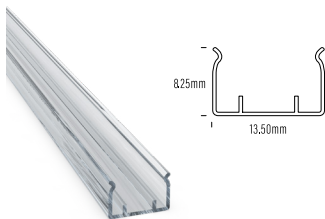

AQS-400-ACC-04
Polycarbonate
8.25mm H x 13.50mm W x 2m L