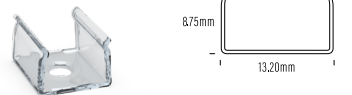

AQS-400-ACC-01
Polycarbonate clip
8.75mm H x 13.20mm W