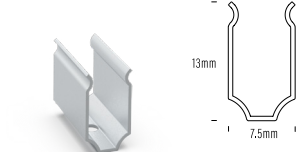

AQS - Extrusion Profiles

AQS-100-AL-02-2.5M
Aluminium / Silver / Black / White
9mm H x 17.3mm W x 2m or 2.5m L

AQS-100-AL-003
Aluminium / PMMA Diffuser
16mm H x 16mm W x 2m L

AQS-400-ACC-01
Polycarbonate clip
8.75mm H x 13.20mm W

AQS-401-ACC-03
Aluminium Clip
7.55mm H x 11.5mm W