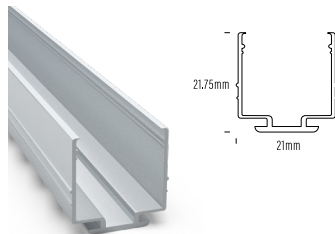

# AQS - Extrusion Profiles

**AQS-505-ACC-AL-02**  
Aluminium  
17mm H x 15mm W x 2m L

**AQS-510-ACC-01**  
Aluminium Clip  
19.6mm H x 20.4mm W

**AQS-510-ACC-02**  
Aluminium Clip  
19.75mm H x 20.5mm W x 2m L

**AQS-510-ACC-AL-02**  
Aluminium  
19.6mm H x 18.8mm W x 2m L

**AQS-510-ACC-AL2-02**  
Aluminium  
21.75mm H x 21mm W x 2m L

**AQS-510-ACC-01-SS**  
316SS Mounting Clip  
20mm H x 20mm W

**AQS-EXT-004**  
Aluminium / Silver / Black / White  
18.4mm H x 18.4mm W x 2m L