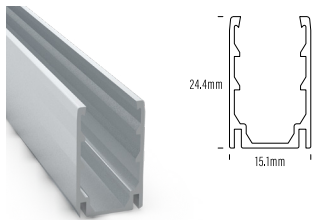

# AQS - Extrusion Profiles

**AQS-410-ACC-01**  
Polycarbonate Clip  
9mm H x 15.5mm W

**AQS-410-ACC-04**  
Aluminium  
9mm H x 15.5mm W x 2m L

**AQS-420-ACC-02**  
Stainless Steel Clip  
14.6mm H x 12.85mm W

**AQS-420-ACC-03**  
Aluminium  
24.4mm H x 15.1mm W x 2m L

**AQS-421-ACC-01**  
Stainless Steel Clip  
12.5mm H x 16.8mm W

**AQS-421-ACC-03**  
Aluminium  
17.6mm H x 20.5mm W x 2m L

**AQS-500-ACC-AL4-01**  
Bendable S Channel  
27mm H x 16.5mm W