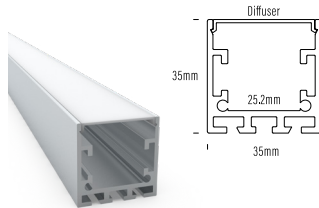

# AQS - Extrusion Profiles

**AQS-505-ACC-AL-02**  
Aluminium  
17mm H x 15mm W x 2m L

**AQS-510-ACC-01**  
Aluminium Clip  
19.6mm H x 20.4mm W

**AQS-510-ACC-02**  
Aluminium Clip  
19.75mm H x 20.5mm W x 2m L

**AQS-510-ACC-AL-02**  
Aluminium  
19.6mm H x 18.8mm W x 2m L

**AQS-510-ACC-AL2-02**  
Aluminium  
21.75mm H x 21mm W x 2m L

**AQS-510-ACC-01-SS**  
316SS Mounting Clip  
20mm H x 20mm W

**AQS-EXT-004**  
Aluminium / Silver / Black / White  
18.4mm H x 18.4mm W x 2m L

**AQS-EXT-005**  
Aluminium / Black / White  
35mm H x 35mm W x 2m L

**AQS-EXT-006**  
Aluminium / Silver / Black / White  
20mm H x 20mm W x 2m L

**AQS-EXT-007**  
Aluminium / Silver / Black / White  
12mm H x 16mm W x 2m L