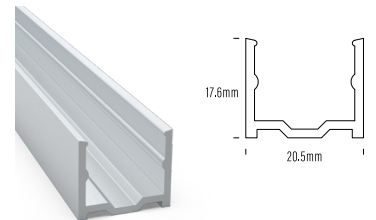

# AQS - Extrusion Profiles

**AQS-410-ACC-01**  
Polycarbonate Clip  
9mm H x 15.5mm W

**AQS-410-ACC-04**  
Aluminium  
9mm H x 15.5mm W x 2m L

**AQS-420-ACC-02**  
Stainless Steel Clip  
14.6mm H x 12.85mm W

**AQS-420-ACC-03**  
Aluminium  
24.4mm H x 15.1mm W x 2m L

**AQS-421-ACC-01**  
Stainless Steel Clip  
12.5mm H x 16.8mm W

**AQS-421-ACC-03**  
Aluminium  
17.6mm H x 20.5mm W x 2m L

**AQS-500-ACC-AL4-01**  
Bendable S Channel  
27mm H x 16.5mm W