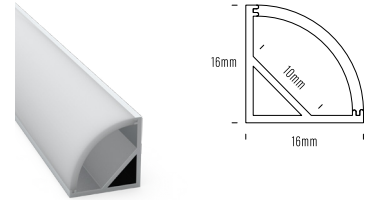

AQS-100-AL-003
Aluminium / PMMA Diffuser
16mm H x 16mm W x 2m L