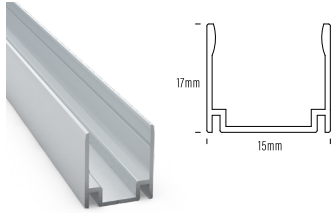

AQS-500-ACC-01
Aluminium mounting clip
24.4mm H x 15.15mm W

AQS - Extrusion Profiles

AQS-505-ACC-AL-02
Aluminium
17mm H x 15mm W x 2m L