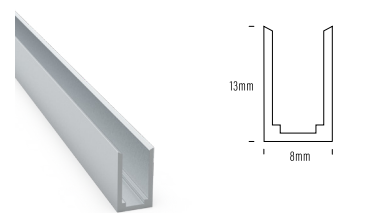

AQS - Extrusion Profiles

AQS-100-AL-02-2.5M
Aluminium / Silver / Black / White
9mm H x 17.3mm W x 2m or 2.5m L

AQS-100-AL-003
Aluminium / PMMA Diffuser
16mm H x 16mm W x 2m L

AQS-400-ACC-01
Polycarbonate clip
8.75mm H x 13.20mm W

AQS-401-ACC-03
Aluminium Clip
7.55mm H x 11.5mm W