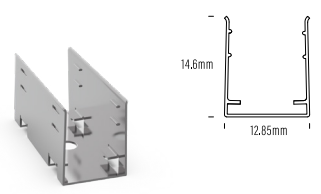

**AQS-400-ACC-01**  
Polycarbonate clip  
8.75mm H x 13.20mm W

**AQS-400-ACC-04**  
Polycarbonate  
8.25mm H x 13.50mm W x 2m L

**AQS-401-ACC-02**  
Aluminium  
12.85mm H x 12.4mm W x 2m L

**AQS-401-ACC-03**  
Aluminium Clip  
7.55mm H x 11.5mm W

**AQS-402-ACC-02**  
Bendable S Channel  
11mm H x 8mm W x 2m L

**AQS-402-ACC-03**  
Aluminium Clip  
13mm H x 7.5mm W

**AQS-402-ACC-04**  
Aluminium  
13mm H x 8mm W x 2m L

# AQS - Extrusion Profiles

**AQS-410-ACC-01**  
Polycarbonate Clip  
9mm H x 15.5mm W

**AQS-410-ACC-04**  
Aluminium  
9mm H x 15.5mm W x 2m L

**AQS-420-ACC-02**  
Stainless Steel Clip  
14.6mm H x 12.85mm W

**AQS-420-ACC-03**  
Aluminium  
24.4mm H x 15.1mm W x 2m L

**AQS-421-ACC-01**  
Stainless Steel Clip  
12.5mm H x 16.8mm W

**AQS-421-ACC-03**  
Aluminium  
17.6mm H x 20.5mm W x 2m L

**AQS-500-ACC-AL4-01**  
Bendable S Channel  
27mm H x 16.5mm W