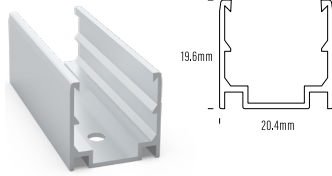

AQS-500-ACC-AL3-02
Aluminium
21.5mm H x 13.5mm W x 2m L

AQS-510-ACC-01
Aluminium Clip
19.6mm H x 20.4mm W