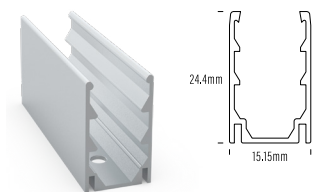

**AQS-420-ACC-03**  
Aluminium  
24.4mm H x 15.1mm W x 2m L

**AQS-421-ACC-01**  
Stainless Steel Clip  
12.5mm H x 16.8mm W

**AQS-421-ACC-03**  
Aluminium  
17.6mm H x 20.5mm W x 2m L

**AQS-500-ACC-AL4-01**  
Bendable S Channel  
27mm H x 16.5mm W

**AQS-500-ACC-AL-02**  
Aluminium  
24.4mm H x 15.1mm W x 2m L

**AQS-500-ACC-AL-01-SS**  
316SS mounting clip  
3mm H x 14.5mm W

**AQS-500-ACC-01**  
Aluminium mounting clip  
24.4mm H x 15.15mm W

**AQS-500-ACC-AL3-02**  
Aluminium  
21.5mm H x 13.5mm W x 2m L