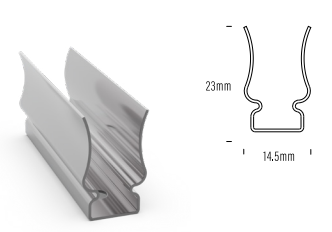

# AQS - Extrusion Profiles

**AQS-410-ACC-01**  
Polycarbonate Clip  
9mm H x 15.5mm W

**AQS-410-ACC-04**  
Aluminium  
9mm H x 15.5mm W x 2m L

**AQS-420-ACC-02**  
Stainless Steel Clip  
14.6mm H x 12.85mm W

**AQS-420-ACC-03**  
Aluminium  
24.4mm H x 15.1mm W x 2m L

**AQS-421-ACC-01**  
Stainless Steel Clip  
12.5mm H x 16.8mm W

**AQS-421-ACC-03**  
Aluminium  
17.6mm H x 20.5mm W x 2m L

**AQS-500-ACC-AL4-01**  
Bendable S Channel  
27mm H x 16.5mm W

**AQS-500-ACC-AL-02**  
Aluminium  
24.4mm H x 15.1mm W x 2m L

**AQS-500-ACC-AL-01-SS**  
316SS mounting clip  
3mm H x 14.5mm W

**AQS-500-ACC-01**  
Aluminium mounting clip  
24.4mm H x 15.15mm W

**AQS-500-ACC-AL3-02**  
Aluminium  
21.5mm H x 13.5mm W x 2m L