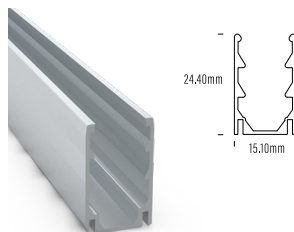

# AQS - Extrusion Profiles

**AQS-410-ACC-01**  
Polycarbonate Clip  
9mm H x 15.5mm W

**AQS-410-ACC-04**  
Aluminium  
9mm H x 15.5mm W x 2m L

**AQS-420-ACC-02**  
Stainless Steel Clip  
14.6mm H x 12.85mm W

**AQS-420-ACC-03**  
Aluminium  
24.4mm H x 15.1mm W x 2m L

**AQS-421-ACC-01**  
Stainless Steel Clip  
12.5mm H x 16.8mm W

**AQS-421-ACC-03**  
Aluminium  
17.6mm H x 20.5mm W x 2m L

**AQS-500-ACC-AL4-01**  
Bendable S Channel  
27mm H x 16.5mm W

**AQS-500-ACC-AL-02**  
Aluminium  
24.4mm H x 15.1mm W x 2m L

**AQS-500-ACC-AL-01-SS**  
316SS mounting clip  
3mm H x 14.5mm W

**AQS-500-ACC-01**  
Aluminium mounting clip  
24.4mm H x 15.15mm W

**AQS-500-ACC-AL3-02**  
Aluminium  
21.5mm H x 13.5mm W x 2m L