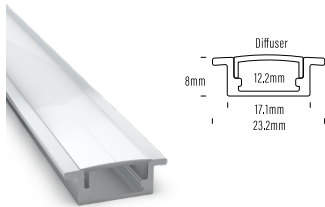

AQS - Extrusion Profiles

AQS-100-AL-02-2.5M
Aluminium / Silver / Black / White
9mm H x 17.3mm W x 2m or 2.5m L