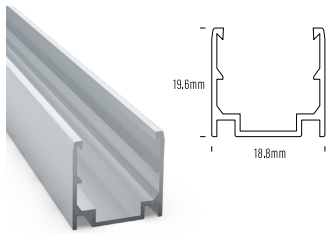

# AQS - Extrusion Profiles

**AQS-505-ACC-AL-02**  
Aluminium  
17mm H x 15mm W x 2m L

**AQS-510-ACC-01**  
Aluminium Clip  
19.6mm H x 20.4mm W

**AQS-510-ACC-02**  
Aluminium Clip  
19.75mm H x 20.5mm W x 2m L

**AQS-510-ACC-AL-02**  
Aluminium  
19.6mm H x 18.8mm W x 2m L

**AQS-510-ACC-AL2-02**  
Aluminium  
21.75mm H x 21mm W x 2m L

**AQS-510-ACC-01-SS**  
316SS Mounting Clip  
20mm H x 20mm W

**AQS-EXT-004**  
Aluminium / Silver / Black / White  
18.4mm H x 18.4mm W x 2m L