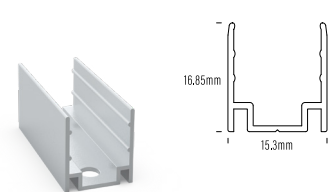

**AQS-420-ACC-03**  
Aluminium  
24.4mm H x 15.1mm W x 2m L

**AQS-421-ACC-01**  
Stainless Steel Clip  
12.5mm H x 16.8mm W

**AQS-421-ACC-03**  
Aluminium  
17.6mm H x 20.5mm W x 2m L

**AQS-500-ACC-AL4-01**  
Bendable S Channel  
27mm H x 16.5mm W

**AQS-500-ACC-AL-02**  
Aluminium  
24.4mm H x 15.1mm W x 2m L

**AQS-500-ACC-AL-01-SS**  
316SS mounting clip  
3mm H x 14.5mm W

**AQS-500-ACC-01**  
Aluminium mounting clip  
24.4mm H x 15.15mm W

**AQS-500-ACC-AL3-02**  
Aluminium  
21.5mm H x 13.5mm W x 2m L

# AQS - Extrusion Profiles

**AQS-505-ACC-AL-02**  
Aluminium  
17mm H x 15mm W x 2m L

**AQS-510-ACC-01**  
Aluminium Clip  
19.6mm H x 20.4mm W

**AQS-510-ACC-02**  
Aluminium Clip  
19.75mm H x 20.5mm W x 2m L