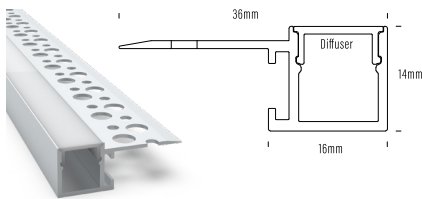

**AQS-EXT-008**  
Aluminium / Silver / Black / White  
11mm H x 27.06mm W x 2m L

**AQS-EXT-009**  
Aluminium / Silver / Black / White  
26.1mm H x 21.3mm W x 2m L

# AQS - Extrusion Profiles

**AQS-EXT-010**  
Aluminium / Silver / Black / White  
12mm H x 12.8mm W x 2m L

**AQS-EXT-011**  
Aluminium / White  
14mm H x 35.9mm W x 2m L

**AQS-EXT-012**  
Aluminium / White  
26mm H x 46mm W x 2m L

**AQS-EXT-013**  
Aluminium / White  
96mm H x 18.5mm W x 2m L

**AQS-EXT-014**  
Aluminium / White  
18.5mm H x 43.9mm W x 2m L

**AQS-EXT-015**  
Aluminium / White  
13mm H x 61.7mm W x 2m L

**AQS-EXT-016**  
Aluminium / White  
14mm H x 36mm W x 2m L