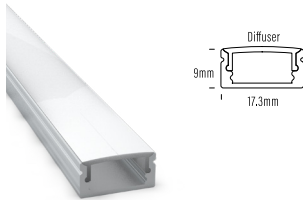

AQS - Extrusion Profiles

AQS-100-AL-02-2.5M
Aluminium / Silver / Black / White
9mm H x 17.3mm W x 2m or 2.5m L