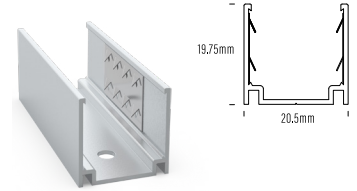

**AQS-500-ACC-AL-02**  
Aluminium  
24.4mm H x 15.1mm W x 2m L

**AQS-500-ACC-AL-01-SS**  
316SS mounting clip  
3mm H x 14.5mm W

**AQS-500-ACC-01**  
Aluminium mounting clip  
24.4mm H x 15.15mm W

**AQS-500-ACC-AL3-02**  
Aluminium  
21.5mm H x 13.5mm W x 2m L

**AQS-505-ACC-01**  
Aluminium Clip  
16.85mm H x 15.3mm W

# AQS - Extrusion Profiles

**AQS-505-ACC-AL-02**  
Aluminium  
17mm H x 15mm W x 2m L

**AQS-510-ACC-01**  
Aluminium Clip  
19.6mm H x 20.4mm W

**AQS-510-ACC-02**  
Aluminium Clip  
19.75mm H x 20.5mm W x 2m L

**AQS-510-ACC-AL-02**  
Aluminium  
19.6mm H x 18.8mm W x 2m L

**AQS-510-ACC-AL2-02**  
Aluminium  
21.75mm H x 21mm W x 2m L

**AQS-510-ACC-01-SS**  
316SS Mounting Clip  
20mm H x 20mm W

**AQS-EXT-004**  
Aluminium / Silver / Black / White  
18.4mm H x 18.4mm W x 2m L