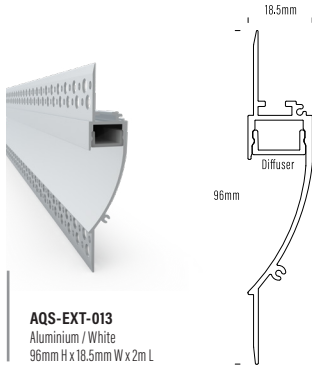

**AQS-510-ACC-AL-02**  
Aluminium  
19.6mm H x 18.8mm W x 2m L

**AQS-510-ACC-AL2-02**  
Aluminium  
21.75mm H x 21mm W x 2m L

**AQS-510-ACC-01-SS**  
316SS Mounting Clip  
20mm H x 20mm W

**AQS-EXT-004**  
Aluminium / Silver / Black / White  
18.4mm H x 18.4mm W x 2m L

**AQS-EXT-008**  
Aluminium / Silver / Black / White  
11mm H x 27.06mm W x 2m L

**AQS-EXT-009**  
Aluminium / Silver / Black / White  
26.1mm H x 21.3mm W x 2m L

# AQS - Extrusion Profiles

**AQS-EXT-010**  
Aluminium / Silver / Black / White  
12mm H x 12.8mm W x 2m L

**AQS-EXT-011**  
Aluminium / White  
14mm H x 35.9mm W x 2m L

**AQS-EXT-012**  
Aluminium / White  
26mm H x 46mm W x 2m L

**AQS-EXT-013**  
Aluminium / White  
96mm H x 18.5mm W x 2m L

**AQS-EXT-014**  
Aluminium / White  
18.5mm H x 43.9mm W x 2m L

**AQS-EXT-015**  
Aluminium / White  
13mm H x 61.7mm W x 2m L

**AQS-EXT-016**  
Aluminium / White  
14mm H x 36mm W x 2m L