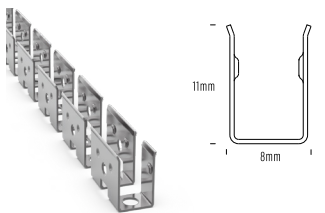

AQS - Extrusion Profiles

AQS-100-AL-02-2.5M
Aluminium / Silver / Black / White
9mm H x 17.3mm W x 2m or 2.5m L

AQS-100-AL-003
Aluminium / PMMA Diffuser
16mm H x 16mm W x 2m L

AQS-400-ACC-01
Polycarbonate clip
8.75mm H x 13.20mm W

AQS-401-ACC-03
Aluminium Clip
7.55mm H x 11.5mm W