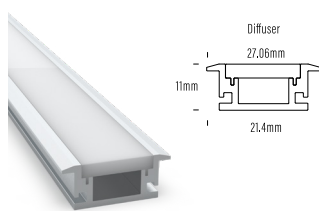

AQS - Extrusion Profiles

AQS-510-ACC-01
Aluminium Clip
19.6mm H x 20.4mm W

AQS-510-ACC-02
Aluminium Clip
19.75mm H x 20.5mm W x 2m L

AQS-510-ACC-01-SS
316SS Mounting Clip
20mm H x 20mm W