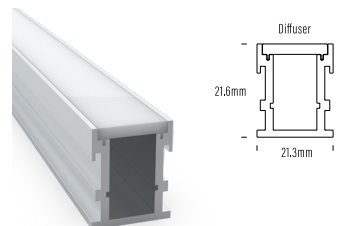

**AQS-EXT-005**  
Aluminium / Black / White  
35mm H x 35mm W x 2m L

**AQS-EXT-006**  
Aluminium / Silver / Black / White  
20mm H x 20mm W x 2m L

**AQS-EXT-007**  
Aluminium / Silver / Black / White  
12mm H x 16mm W x 2m L

**AQS-EXT-008**  
Aluminium / Silver / Black / White  
11mm H x 27.06mm W x 2m L

**AQS-EXT-009**  
Aluminium / Silver / Black / White  
26.1mm H x 21.3mm W x 2m L