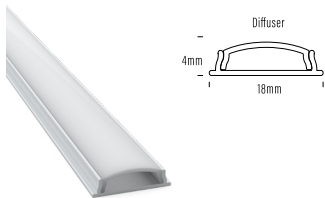

AQS-170-ACC-04
Aluminium / PMMA Diffuser
4mm H x 18mm W x 2m L