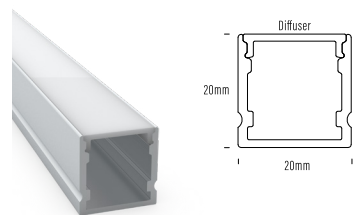

# AQS - Extrusion Profiles

**AQS-505-ACC-AL-02**  
Aluminium  
17mm H x 15mm W x 2m L

**AQS-510-ACC-01**  
Aluminium Clip  
19.6mm H x 20.4mm W

**AQS-510-ACC-02**  
Aluminium Clip  
19.75mm H x 20.5mm W x 2m L

**AQS-510-ACC-AL-02**  
Aluminium  
19.6mm H x 18.8mm W x 2m L

**AQS-510-ACC-AL2-02**  
Aluminium  
21.75mm H x 21mm W x 2m L

**AQS-510-ACC-01-SS**  
316SS Mounting Clip  
20mm H x 20mm W

**AQS-EXT-004**  
Aluminium / Silver / Black / White  
18.4mm H x 18.4mm W x 2m L

**AQS-EXT-005**  
Aluminium / Black / White  
35mm H x 35mm W x 2m L

**AQS-EXT-006**  
Aluminium / Silver / Black / White  
20mm H x 20mm W x 2m L

**AQS-EXT-007**  
Aluminium / Silver / Black / White  
12mm H x 16mm W x 2m L