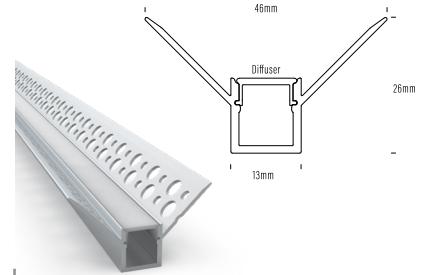

**AQS-EXT-008**  
Aluminium / Silver / Black / White  
11mm H x 27.06mm W x 2m L

**AQS-EXT-009**  
Aluminium / Silver / Black / White  
26.1mm H x 21.3mm W x 2m L

# AQS - Extrusion Profiles

**AQS-EXT-010**  
Aluminium / Silver / Black / White  
12mm H x 12.8mm W x 2m L

**AQS-EXT-011**  
Aluminium / White  
14mm H x 35.9mm W x 2m L

**AQS-EXT-012**  
Aluminium / White  
26mm H x 46mm W x 2m L