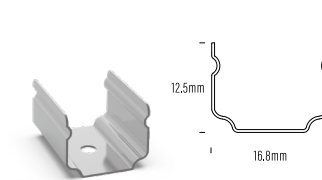

**AQS-402-ACC-02**  
Bendable S Channel  
11mm H x 8mm W x 2m L

**AQS-402-ACC-03**  
Aluminium Clip  
13mm H x 7.5mm W

**AQS-402-ACC-04**  
Aluminium  
13mm H x 8mm W x 2m L

# AQS - Extrusion Profiles

**AQS-410-ACC-01**  
Polycarbonate Clip  
9mm H x 15.5mm W

**AQS-410-ACC-04**  
Aluminium  
9mm H x 15.5mm W x 2m L

**AQS-420-ACC-02**  
Stainless Steel Clip  
14.6mm H x 12.85mm W

**AQS-420-ACC-03**  
Aluminium  
24.4mm H x 15.1mm W x 2m L

**AQS-421-ACC-01**  
Stainless Steel Clip  
12.5mm H x 16.8mm W

**AQS-421-ACC-03**  
Aluminium  
17.6mm H x 20.5mm W x 2m L

**AQS-500-ACC-AL4-01**  
Bendable S Channel  
27mm H x 16.5mm W

**AQS-500-ACC-AL-02**  
Aluminium  
24.4mm H x 15.1mm W x 2m L

**AQS-500-ACC-AL-01-SS**  
316SS mounting clip  
3mm H x 14.5mm W

**AQS-500-ACC-01**  
Aluminium mounting clip  
24.4mm H x 15.15mm W

**AQS-500-ACC-AL3-02**  
Aluminium  
21.5mm H x 13.5mm W x 2m L