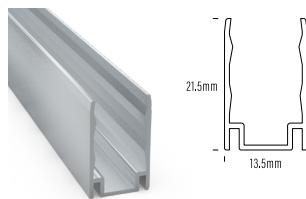

**AQS-420-ACC-03**  
Aluminium  
24.4mm H x 15.1mm W x 2m L

**AQS-421-ACC-01**  
Stainless Steel Clip  
12.5mm H x 16.8mm W

**AQS-421-ACC-03**  
Aluminium  
17.6mm H x 20.5mm W x 2m L

**AQS-500-ACC-AL4-01**  
Bendable S Channel  
27mm H x 16.5mm W

**AQS-500-ACC-AL-02**  
Aluminium  
24.4mm H x 15.1mm W x 2m L

**AQS-500-ACC-AL-01-SS**  
316SS mounting clip  
3mm H x 14.5mm W

**AQS-500-ACC-01**  
Aluminium mounting clip  
24.4mm H x 15.15mm W

**AQS-500-ACC-AL3-02**  
Aluminium  
21.5mm H x 13.5mm W x 2m L