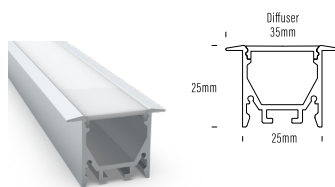

**AQS-EXT-013**  
Aluminium / White  
96mm H x 18.5mm W x 2m L

**AQS-EXT-014**  
Aluminium / White  
18.5mm H x 43.9mm W x 2m L

**AQS-EXT-015**  
Aluminium / White  
13mm H x 61.7mm W x 2m L

**AQS-EXT-016**  
Aluminium / White  
14mm H x 36mm W x 2m L