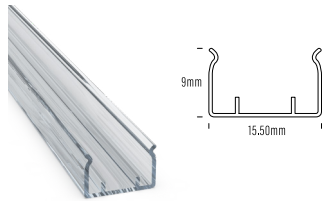

**AQS-402-ACC-02**  
Bendable S Channel  
11mm H x 8mm W x 2m L

**AQS-402-ACC-03**  
Aluminium Clip  
13mm H x 7.5mm W

**AQS-402-ACC-04**  
Aluminium  
13mm H x 8mm W x 2m L

# AQS - Extrusion Profiles

**AQS-410-ACC-01**  
Polycarbonate Clip  
9mm H x 15.5mm W

**AQS-410-ACC-04**  
Aluminium  
9mm H x 15.5mm W x 2m L

**AQS-420-ACC-02**  
Stainless Steel Clip  
14.6mm H x 12.85mm W

**AQS-420-ACC-03**  
Aluminium  
24.4mm H x 15.1mm W x 2m L

**AQS-421-ACC-01**  
Stainless Steel Clip  
12.5mm H x 16.8mm W

**AQS-421-ACC-03**  
Aluminium  
17.6mm H x 20.5mm W x 2m L

**AQS-500-ACC-AL4-01**  
Bendable S Channel  
27mm H x 16.5mm W