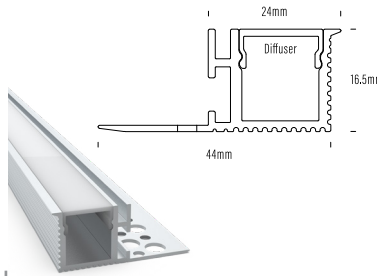

**AQS-EXT-008**  
Aluminium / Silver / Black / White  
11mm H x 27.06mm W x 2m L

**AQS-EXT-009**  
Aluminium / Silver / Black / White  
26.1mm H x 21.3mm W x 2m L

# AQS - Extrusion Profiles

**AQS-EXT-010**  
Aluminium / Silver / Black / White  
12mm H x 12.8mm W x 2m L

**AQS-EXT-011**  
Aluminium / White  
14mm H x 35.9mm W x 2m L

**AQS-EXT-012**  
Aluminium / White  
26mm H x 46mm W x 2m L

**AQS-EXT-013**  
Aluminium / White  
96mm H x 18.5mm W x 2m L

**AQS-EXT-014**  
Aluminium / White  
18.5mm H x 43.9mm W x 2m L

**AQS-EXT-015**  
Aluminium / White  
13mm H x 61.7mm W x 2m L

**AQS-EXT-016**  
Aluminium / White  
14mm H x 36mm W x 2m L