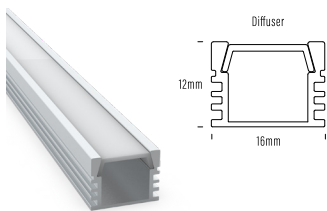

AQS - Extrusion Profiles

AQS-510-ACC-01
Aluminium Clip
19.6mm H x 20.4mm W

AQS-510-ACC-02
Aluminium Clip
19.75mm H x 20.5mm W x 2m L

AQS-510-ACC-01-SS
316SS Mounting Clip
20mm H x 20mm W