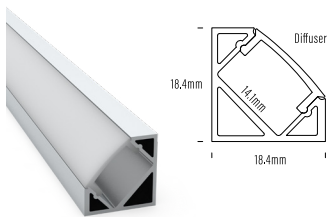

# AQS - Extrusion Profiles

**AQS-505-ACC-AL-02**  
Aluminium  
17mm H x 15mm W x 2m L

**AQS-510-ACC-01**  
Aluminium Clip  
19.6mm H x 20.4mm W

**AQS-510-ACC-02**  
Aluminium Clip  
19.75mm H x 20.5mm W x 2m L

**AQS-510-ACC-AL-02**  
Aluminium  
19.6mm H x 18.8mm W x 2m L

**AQS-510-ACC-AL2-02**  
Aluminium  
21.75mm H x 21mm W x 2m L

**AQS-510-ACC-01-SS**  
316SS Mounting Clip  
20mm H x 20mm W

**AQS-EXT-004**  
Aluminium / Silver / Black / White  
18.4mm H x 18.4mm W x 2m L