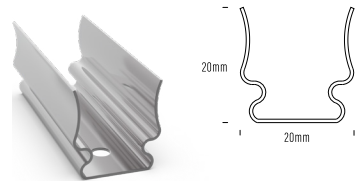

# AQS - Extrusion Profiles

**AQS-505-ACC-AL-02**  
Aluminium  
17mm H x 15mm W x 2m L

**AQS-510-ACC-01**  
Aluminium Clip  
19.6mm H x 20.4mm W

**AQS-510-ACC-02**  
Aluminium Clip  
19.75mm H x 20.5mm W x 2m L

**AQS-510-ACC-AL-02**  
Aluminium  
19.6mm H x 18.8mm W x 2m L

**AQS-510-ACC-AL2-02**  
Aluminium  
21.75mm H x 21mm W x 2m L

**AQS-510-ACC-01-SS**  
316SS Mounting Clip  
20mm H x 20mm W

**AQS-EXT-004**  
Aluminium / Silver / Black / White  
18.4mm H x 18.4mm W x 2m L