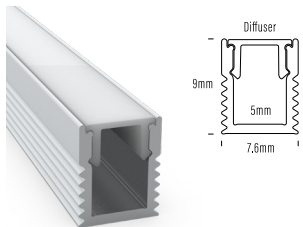

AQS-172-ACC-02
Aluminium / PMMA Diffuser
9mm H x 7.6mm W x 2m L