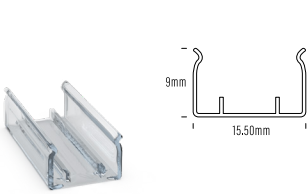

**AQS-400-ACC-01**  
Polycarbonate clip  
8.75mm H x 13.20mm W

**AQS-400-ACC-04**  
Polycarbonate  
8.25mm H x 13.50mm W x 2m L

**AQS-401-ACC-02**  
Aluminium  
12.85mm H x 12.4mm W x 2m L

**AQS-401-ACC-03**  
Aluminium Clip  
7.55mm H x 11.5mm W

**AQS-402-ACC-02**  
Bendable S Channel  
11mm H x 8mm W x 2m L

**AQS-402-ACC-03**  
Aluminium Clip  
13mm H x 7.5mm W

**AQS-402-ACC-04**  
Aluminium  
13mm H x 8mm W x 2m L

# AQS - Extrusion Profiles

**AQS-410-ACC-01**  
Polycarbonate Clip  
9mm H x 15.5mm W

**AQS-410-ACC-04**  
Aluminium  
9mm H x 15.5mm W x 2m L

**AQS-420-ACC-02**  
Stainless Steel Clip  
14.6mm H x 12.85mm W

**AQS-420-ACC-03**  
Aluminium  
24.4mm H x 15.1mm W x 2m L

**AQS-421-ACC-01**  
Stainless Steel Clip  
12.5mm H x 16.8mm W

**AQS-421-ACC-03**  
Aluminium  
17.6mm H x 20.5mm W x 2m L

**AQS-500-ACC-AL4-01**  
Bendable S Channel  
27mm H x 16.5mm W