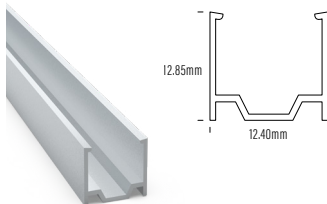

AQS-401-ACC-02
Aluminium
12.85mm H x 12.4mm W x 2m L