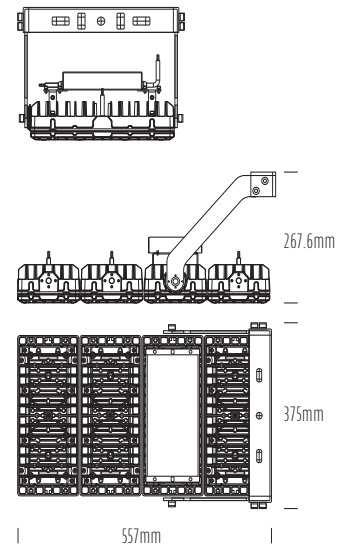

## TECHNICAL

PRODUCT CODE	AQL-931-F400
BODY	Aluminium + Black Powder Coated
FASTENERS	SS304
EFFICACY	130Lm/W
LUMENS	52,000Lm
WATTS	400W
INPUT VOLTAGE	AC 110-277V (Custom driver options available)
LED SOURCE	Lumileds Luxeon 3030 2D
BEAM ANGLE	15/30/45/60/90/45*85
LED	3000K / 4000K / 5700K / 6500K
CRI	>70
IP RATING	IP65
WARRANTY	5 Year Aqualux Warranty
WEIGHT	15.1KG
DIMENSIONS	360mm x 557mm x 244mm