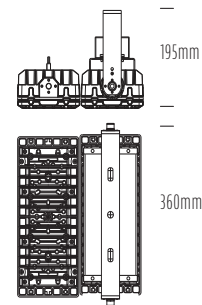

200W Floodlight

SAA  CB  CE  RoHS

IP65
INGRESS
PROTECTION

5y
YEARS
WARRANTY

277mm

TECHNICAL

PRODUCT CODE	AQL-931-F200
BODY	Aluminium + Black Powder Coated
FASTENERS	SS304
EFFICACY	130Lm/W
LUMENS	26,000Lm
WATTS	200W
INPUT VOLTAGE	AC 110-277V (Custom driver options available)
LED SOURCE	Lumileds Luxeon 3030 2D
BEAM ANGLE	15/30/45/60/90/45*85
LED	3000K / 4000K / 5700K / 6500K
CRI	>70
IP RATING	IP65
WARRANTY	5 Year Aqualux Warranty
WEIGHT	7.7KG
DIMENSIONS	360mm x 277mm x 195mm