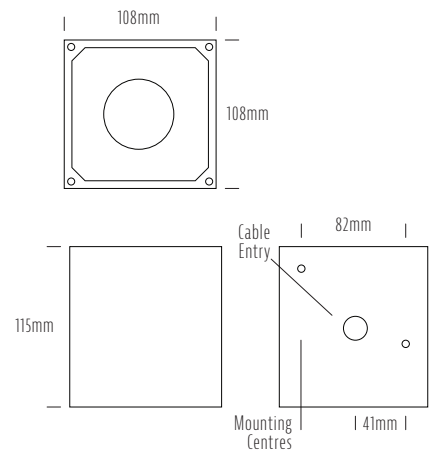

# Square Wall Up / Down Light

Model	AQL-603
PRODUCT FAMILY	AQL-603 Series
CONSTRUCTION MATERIAL	Cast Aluminium & Powder Coat
CABLE	Terminal Block
IP RATING	IP65
WARRANTY	3 Year Aqualux Warranty
BODY COLOUR	Black (A2)
CONTROL GEAR	24V DC / 240V
RATED POWER	14W
NOMINAL LUMENS	1230 lm
CCT / COLOUR	3000K / 700mA
OPTICAL	70°
CRI	80
DIMMING	PWM 10V Dimming / No Dimming 240V

## INTRODUCTION

A simple square wall light featuring dual direction light throw.