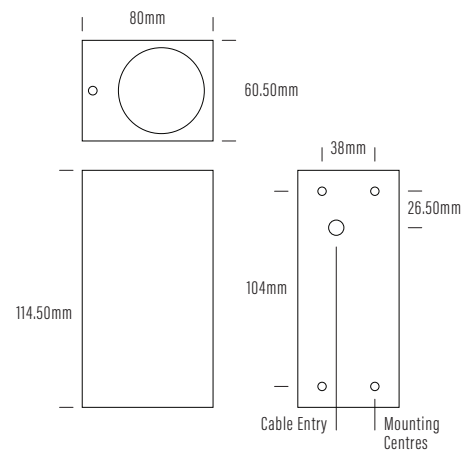

AQL-601

Prism Wall Up / Down Light

IP65
YEARS WARRANTY

2y
YEARS WARRANTY

Model	AQL-601
PRODUCT FAMILY	AQL-601 Series
CONSTRUCTION MATERIAL	Cast Aluminium & Powder Coat
CABLE	Terminal Block
IP RATING	IP65
WARRANTY	3 Year Aqualux Warranty
BODY COLOUR	Black (A2) / White (A8)
CONTROL GEAR	24V DC / 240V
RATED POWER	14W
NOMINAL LUMENS	1230 lm
CCT / COLOUR	3000K / 700mA
OPTICAL	70°
CRI	80
DIMMING	PWM 10V Dimming / No Dimming 240V

INTRODUCTION

Multiple selections are possible.

VARIANT CODES

AQL-601-A2-B0143070T

AQL-601-A2-F0143070T

AQL-601-A8-B0143070T

AQL-601-A8-F0143070T