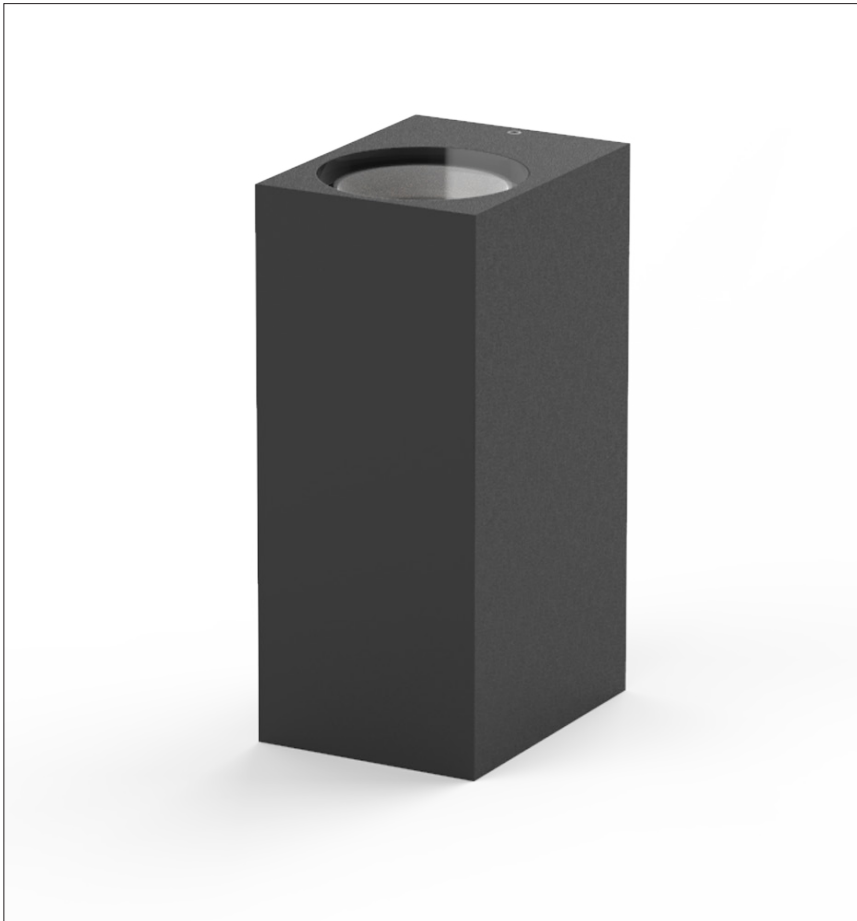

AQL-601

Prism Wall Up / Down Light

IP65
YEARS WARRANTY

2y
YEARS WARRANTY

Model	AQL-601
PRODUCT FAMILY	AQL-601 Series
CONSTRUCTION MATERIAL	Cast Aluminium & Powder Coat
CABLE	Terminal Block
IP RATING	IP65
WARRANTY	3 Year Aqualux Warranty
BODY COLOUR	Black (A2) / White (A8)
CONTROL GEAR	24V DC / 240V
RATED POWER	14W
NOMINAL LUMENS	1230 lm
CCT / COLOUR	3000K / 700mA
OPTICAL	70°
CRI	80
DIMMING	PWM 10V Dimming / No Dimming 240V

INTRODUCTION

Multiple selections are possible.

VARIANT CODES

AQL-601-A2-B0143070T

AQL-601-A2-F0143070T

AQL-601-A8-B0143070T

AQL-601-A8-F0143070T