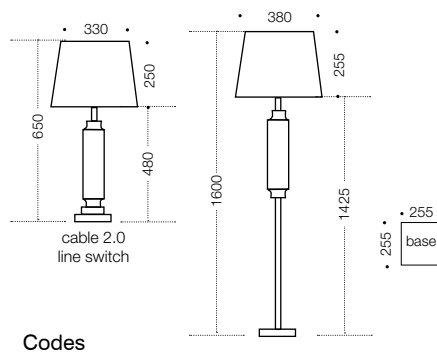

Codes

Dorcel FL-AB+AM

Dorcel FL-BK+SM

Dorcel FL-NK+CL

Dorcel TL-AB+AM

Dorcel TL-BK+SM

Dorcel TL-NK+CL

Product Approvals